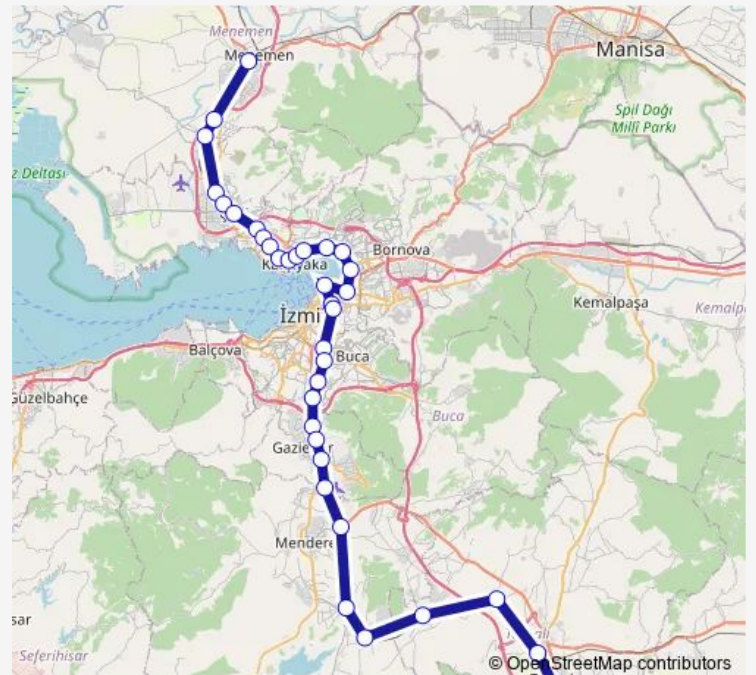

Thursday 05:22-22:10

Friday 05:22-22:10

Saturday 05:22-22:10

Sunday 05:22-22:10

Route info

Direction: Menemen

Stops: 35

Trip Duration: 1 hour 48 min

Menemen-Cumaovası

BusMaps

Koşu

İnkılap

Semt Garajı

Esbaş

Gaziemir

Sarnıç