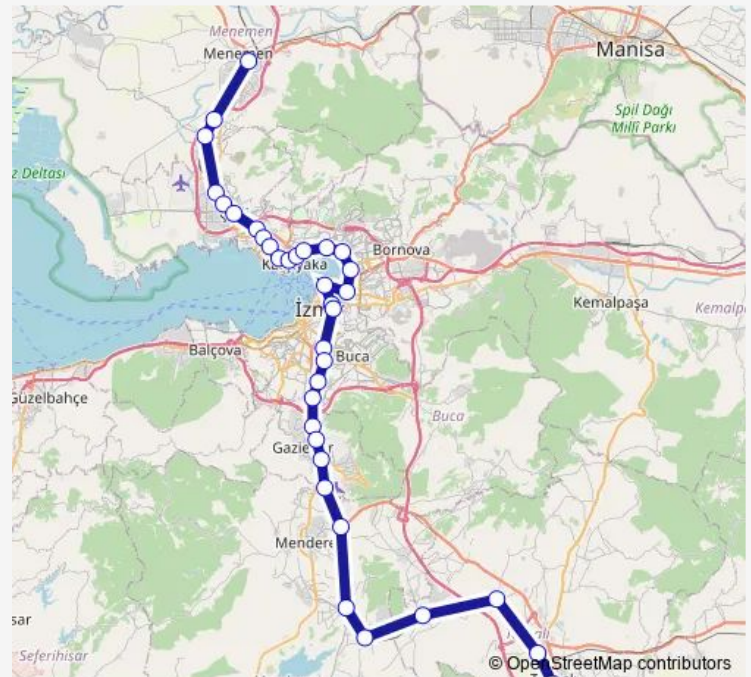

Thursday 05:22-22:10

Friday 05:22-22:10

Saturday 05:22-22:10

Sunday 05:22-22:10

Route info

Direction: Menemen

Stops: 35

Trip Duration: 1 hour 48 min

Menemen-Cumaovası

BusMaps

Koşu

İnkılap

Semt Garajı

Esbaş

Gaziemir

Sarnıç