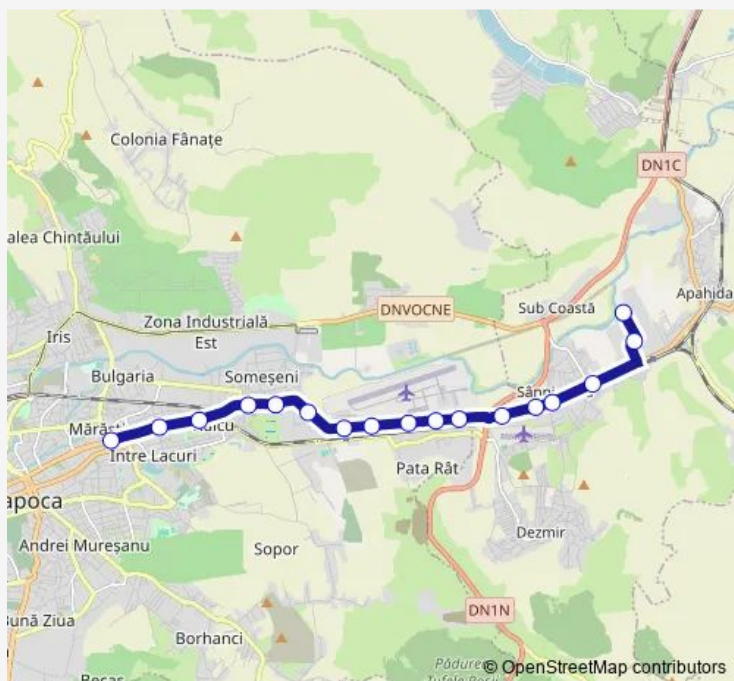

Direction

Mareal C-tin Prezan — N. Balcescu N

17 stops

[Open route schedule](#)

Mareal C-tin Prezan

Siretului

Pod Someeni

Aiudului

M-Rondocarton

M-Halta Sânnicoară S

M-Triaj Sânnicoară S

Guhring S

N. Balcescu N

Route schedule

Mareal C-tin Prezan — N. Balcescu N

Monday 05:30-15:50

Tuesday 05:30-15:50

Wednesday 05:30-15:50

Thursday 05:30-15:50

Friday 05:30-15:50

Saturday —

Sunday —

Route info

Direction: Mareal C-tin Prezan

Stops: 17

Trip Duration: 0 hour 41 min

Direction

undefined — undefined

0 stops

[Open route schedule](#)**Route schedule**

undefined — undefined

Monday	05:48-16:20
Tuesday	05:48-16:20
Wednesday	05:48-16:20
Thursday	05:48-16:20
Friday	05:48-16:20
Saturday	—
Sunday	—