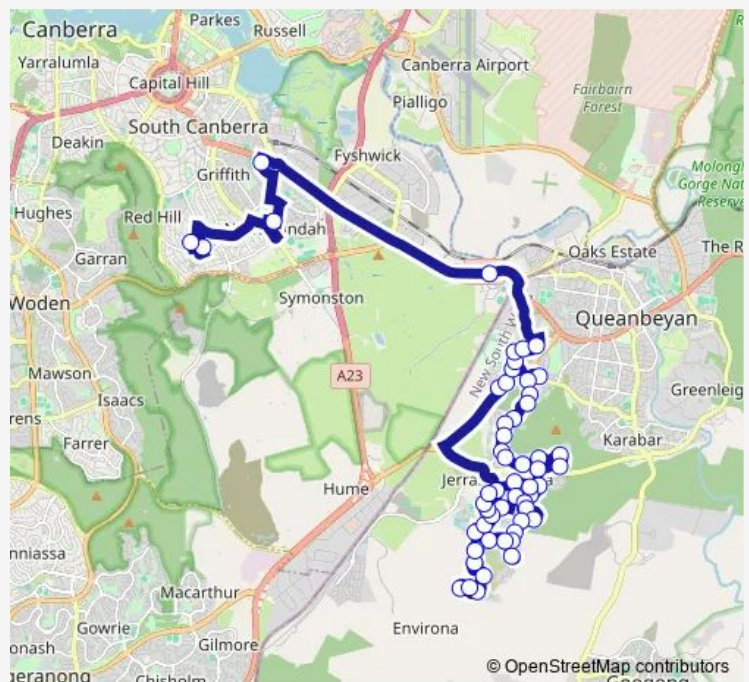

### Route schedule

North Tce At Morella Av — Nuyts St

Monday 07:32

Tuesday 07:32

Wednesday 07:32

Thursday 07:32

Friday 07:32

Saturday —

### Route info

Direction: North Tce At Morella Av

Stops: 56

Trip Duration: 1 hour 24 min

S161 — Jerrabomberra Nth Tce to Red Hill Public via Jerrabomberra and Letchworth

Brudenell Dr Before Redwood Av

Redwood Av After Brudenell Dr

Redwood Av At Lawson Pl

Bicentennial Dr At Redwood Av

Bicentennial Dr After Dennis Pl

Bicentennial Dr At Nicholii Loop

Bicentennial Dr After Balcombe St

Woodhill Link Before Lobelia Cl

20 Woodhill Link

Waterfall Dr After Teak Pl