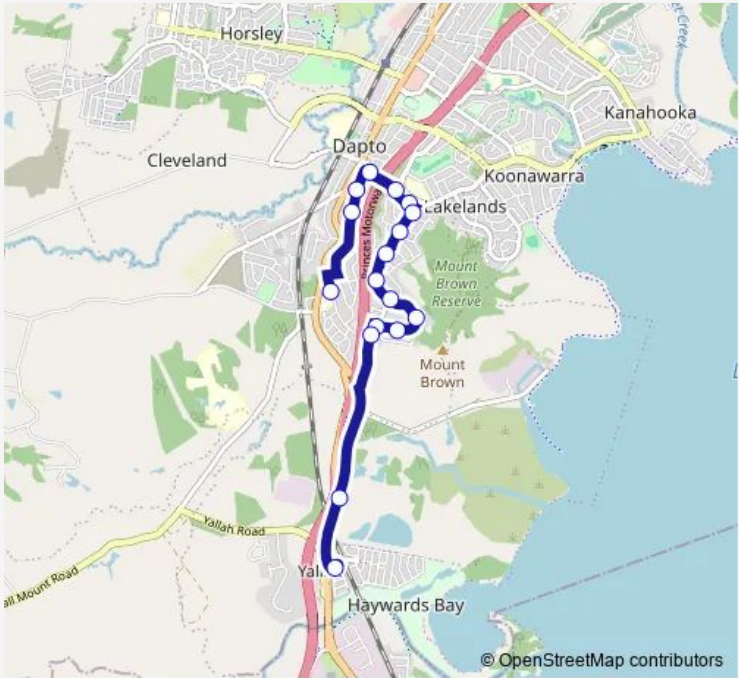

School Bus S161 Mt Brown PS to Haywards Bay Dr af Wollingurry St

[Go to website](#)

Direction
Mount Brown Public School, Mount Brown Rd — Hayward Bay Dr After Wollingurry St

17 stops

[Open route schedule](#)

- Mount Brown Public School, Mount Brown Rd
- Burke Rd Before Scott Rd
- Burke Rd At Burrell Cres
- Emerson Rd Opp Dapto Baptist Church
- Emerson Rd After Beltana Av
- Emerson Rd Opp Compton St
- Compton St After Emerson Rd
- Compton St Opp Beltana Av
- Compton St Opp Brown Av
- Compton St Opp Shell Pl
- Compton St Opp Cormack Av
- Compton St After Coronet Pl
- Compton St After Wollin Pl
- Compton St Before Cormack Av
- Cormack Av At Carlyle Cl
- 601 Princes Hwy
- Hayward Bay Dr After Wollingurry St

Route schedule

Mount Brown Public School, Mount Brown Rd — Hayward Bay Dr After Wollingurry St

Monday	15:08
Tuesday	15:08
Wednesday	15:08
Thursday	15:08
Friday	15:08
Saturday	—
Sunday	—

Route info

Direction: Mount Brown Public School, Mount Brown Rd

Stops: 17

Trip Duration: 0 hour 15 min