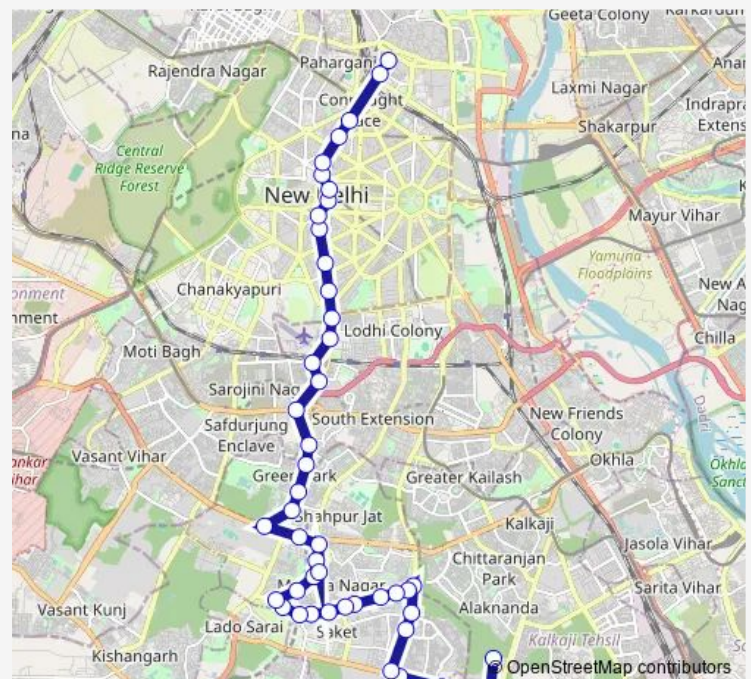

Thursday 09:15

Friday 09:15

Saturday 09:15

Sunday 09:15

Route info

Direction: tughlaka bad vilage

Stops: 48

Trip Duration: 1 hour 36 min

548down

BusMaps

Malviya Nagar

Begum Pur

Begumpur (Malviya Nagar)

Bhavishya Nidhi Enclave

Panchsheel Club (Sarv Priya Vihar)

IIT Gate