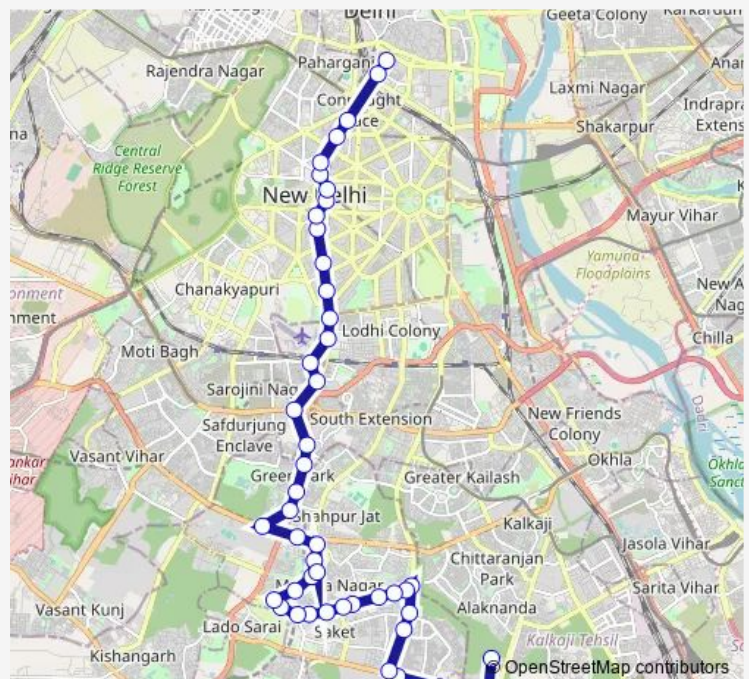

Thursday 09:15

Friday 09:15

Saturday 09:15

Sunday 09:15

Route info

Direction: tughlaka bad vilage

Stops: 48

Trip Duration: 1 hour 36 min

548down

BusMaps

Malviya Nagar

Begum Pur

Begumpur (Malviya Nagar)

Bhavishya Nidhi Enclave

Panchsheel Club (Sarv Priya Vihar)

IIT Gate