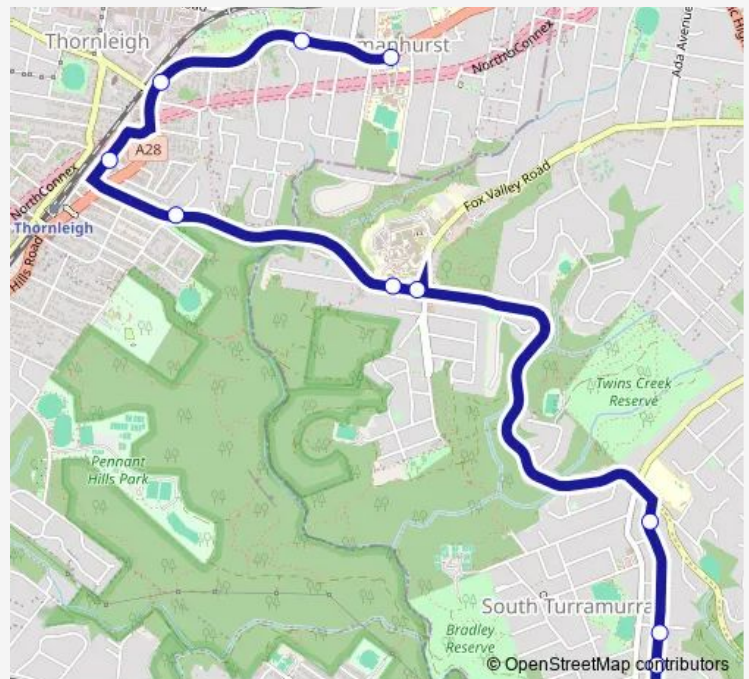

Pennant Hills Rd At Campbell Av

Pennant Hills Rd Before Trelawney St

Central Av Before Parkes St

The Comenarra Pkwy At Butterfield St

The Comenarra Pkwy Opp Browns Rd

Wahroonga Adventist School, The Comenarra Pkwy

Maxwell St After The Comenarra Pkwy

Maxwell St After Buller St

Maxwell St Before Geoffrey St

Turramurra High School, Maxwell St

Route schedule

Pennant Hills Rd Opp Normanhurst Public School — Turramurra High School, Maxwell St

Monday	08:04
Tuesday	08:04
Wednesday	08:04
Thursday	08:04
Friday	—
Saturday	—
Sunday	—

Route info

Direction: Pennant Hills Rd Opp Normanhurst Public School

Stops: 11

Trip Duration: 0 hour 27 min

8109 School Bus time schedules and route maps are available in an offline PDF at busmaps.com. Use the busmaps.com website to see live bus times, train schedule or subway schedule, and step-by-step directions for all public transit in Sydney