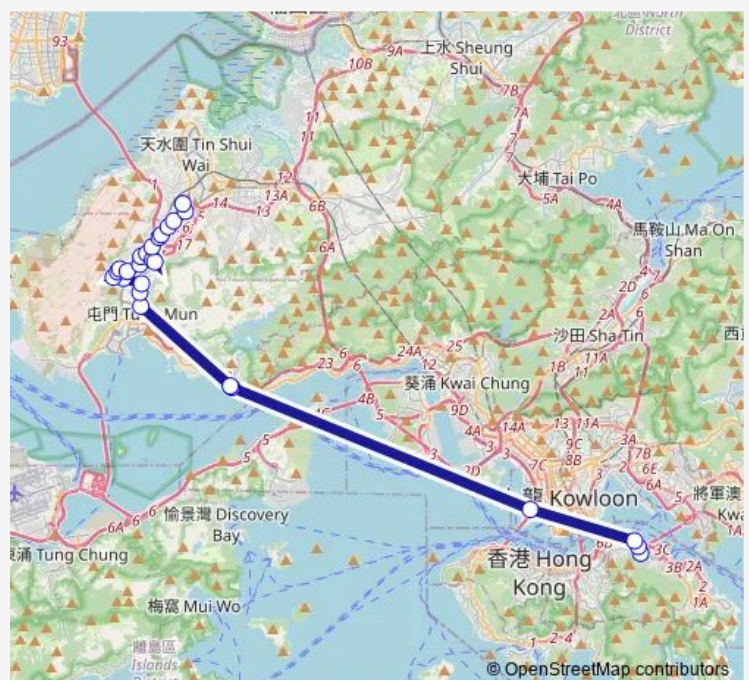

[Ctb] Western Harbour Crossing BUS-BUS Interchange[[Kmb+Ctb] Western Harbour Tunnel BBI/
Western Harbour Crossing BUS-BUS Interchange[[Kmb] Western Harbour Tunnel Bbi

[Kmb] Tuen MUN Road Interchange

[Ctb] Tuen MUN Road BUS-BUS Interchange, Tuen MUN Road[[Kmb] Tuen MUN Road Interchange

[Ctb] Tuen MUN Town Plaza, Tuen HI Road[[Kmb] Tuen MUN Town Plaza[[Lrtfeeder] Tuen MUN Town Plaza[[Lwb] Tuen MUN Town Plaza

[Ctb] SAN HUI Market, Tuen MUN Road[[Kmb] SAN HUI Market[[Lrtfeeder] SAN HUI Market[[Lwb] SAN HUI Market

[Ctb] Hung Kiu, Tuen MUN Road[[Kmb] Hung Kiu[[Lwb] Hung Kiu

[Ctb] PLK Vicwood K.T. Chong No.2 Primary School, Tsing TIN Road[[Kmb] LOK Sang House KIN Sang Estate[[Lrtfeeder] PLK Vicwood KT Chong No.2 Primary School[[Lwb] LOK Sang House, KIN Sang Estate

[Ctb] SAN WAI Court, TIN King Road[[Kmb] SAN WAI Court[[Lrtfeeder] LR SAN WAI Stop[[Lwb] SAN WAI Court

Route schedule

[Ctb] Sunway Gardens, King'S Road[[Kmb] Quarry BAY (King'S Road) Terminus — [Kmb] Hung FUK Estate Hung Yuen Road

Monday	17:30-19:30
Tuesday	17:30-19:30
Wednesday	17:30-19:30
Thursday	17:30-19:30
Friday	17:30-19:30
Saturday	—
Sunday	—

Route info

Direction: [Ctb] Sunway Gardens, King'S Road[[Kmb] Quarry BAY (King'S Road) Terminus

Stops: 26

Trip Duration: 1 hour 25 min