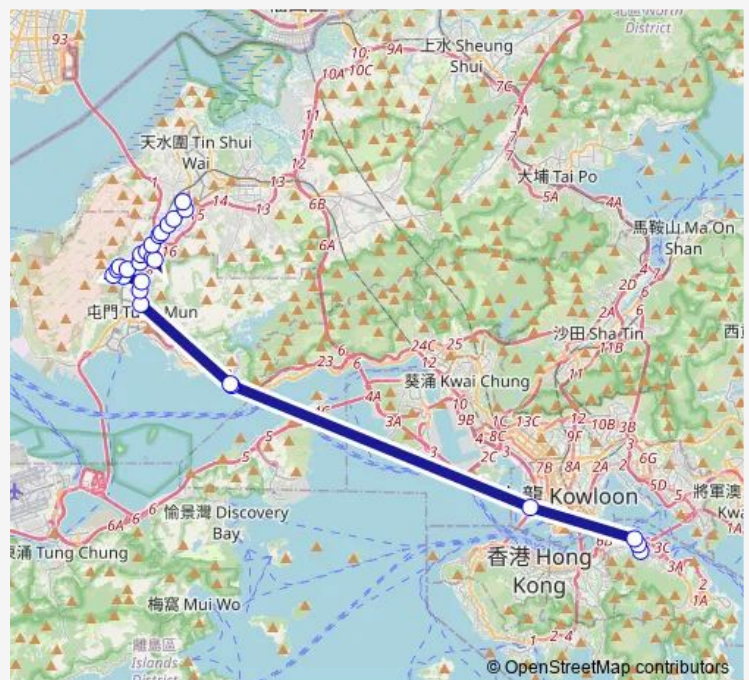

[Ctb] Western Harbour Crossing BUS-BUS Interchange[[Kmb+Ctb] Western Harbour Tunnel BBI/
Western Harbour Crossing BUS-BUS Interchange[[Kmb] Western Harbour Tunnel Bbi

[Kmb] Tuen MUN Road Interchange

[Ctb] Tuen MUN Road BUS-BUS Interchange, Tuen MUN Road[[Kmb] Tuen MUN Road Interchange

[Ctb] Tuen MUN Town Plaza, Tuen HI Road[[Kmb] Tuen MUN Town Plaza[[Lrtfeeder] Tuen MUN Town Plaza[[Lwb] Tuen MUN Town Plaza

[Ctb] SAN HUI Market, Tuen MUN Road[[Kmb] SAN HUI Market[[Lrtfeeder] SAN HUI Market[[Lwb] SAN HUI Market

[Ctb] Hung Kiu, Tuen MUN Road[[Kmb] Hung Kiu[[Lwb] Hung Kiu

[Ctb] PLK Vicwood K.T. Chong No.2 Primary School, Tsing TIN Road[[Kmb] LOK Sang House KIN Sang Estate[[Lrtfeeder] PLK Vicwood KT Chong No.2 Primary School[[Lwb] LOK Sang House, KIN Sang Estate

[Ctb] SAN WAI Court, TIN King Road[[Kmb] SAN WAI Court[[Lrtfeeder] LR SAN WAI Stop[[Lwb] SAN WAI Court

Route schedule

[Ctb] Sunway Gardens, King'S Road[[Kmb] Quarry BAY (King'S Road) Terminus — [Kmb] Hung FUK Estate Hung Yuen Road

Monday	17:30-19:30
Tuesday	17:30-19:30
Wednesday	17:30-19:30
Thursday	17:30-19:30
Friday	17:30-19:30
Saturday	—
Sunday	—

Route info

Direction: [Ctb] Sunway Gardens, King'S Road[[Kmb] Quarry BAY (King'S Road) Terminus

Stops: 26

Trip Duration: 1 hour 45 min