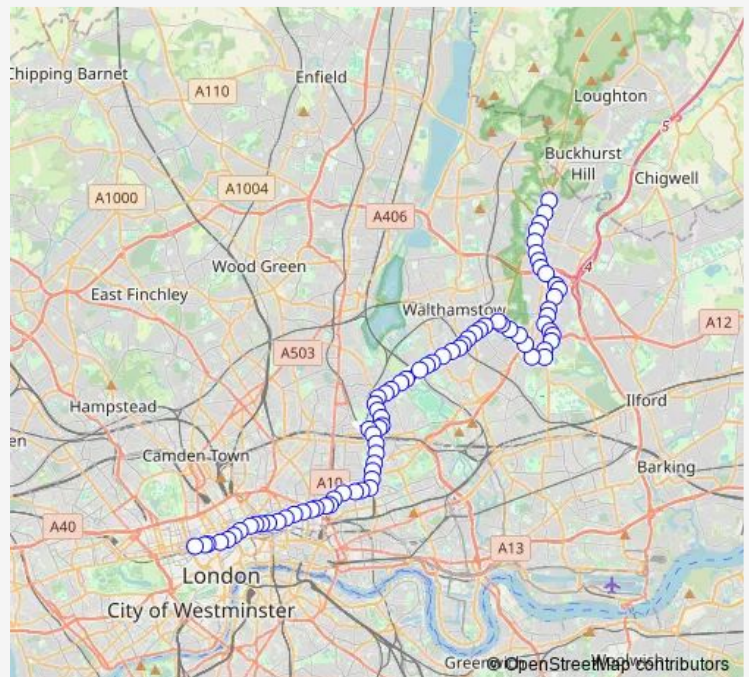

Route schedule

St Thomas of Canterbury Church — Great Titchfield Street / Oxford Circus Station

| | |
|-----------|-------------|
| Monday | 00:25-23:55 |
| Tuesday | 00:25-23:55 |
| Wednesday | 00:25-23:55 |
| Thursday | 00:25-23:55 |
| Friday | 00:25-23:55 |
| Saturday | 00:25-23:55 |
| Sunday | 00:25-23:55 |

Route info

Direction: St Thomas of Canterbury Church

Stops: 78

Trip Duration: 1 hour 22 min

■ N55 — Woodford Wells - Wanstead - Whipps Cross - Hackney Central - Oxford Circus

Bush Road / Green Man Rbt

Leyton Way

Sir Alfred Hitchcock Hotel

James Lane

Whipps Cross Hospital

Whipps Cross Bus Stand

Peterborough Rd /Lea Bridge Rd

Essex Road

Fraser Road (E17)

Lea Bridge Road / Bakers Arms

Stops: 75

Trip Duration: 1 hour 4 min

Mare Street / Well Street

St Thomas's Square

Hackney Town Hall

Hackney Central Station

Amhurst Road / Hackney Downs

Mare Street / Narrow Way