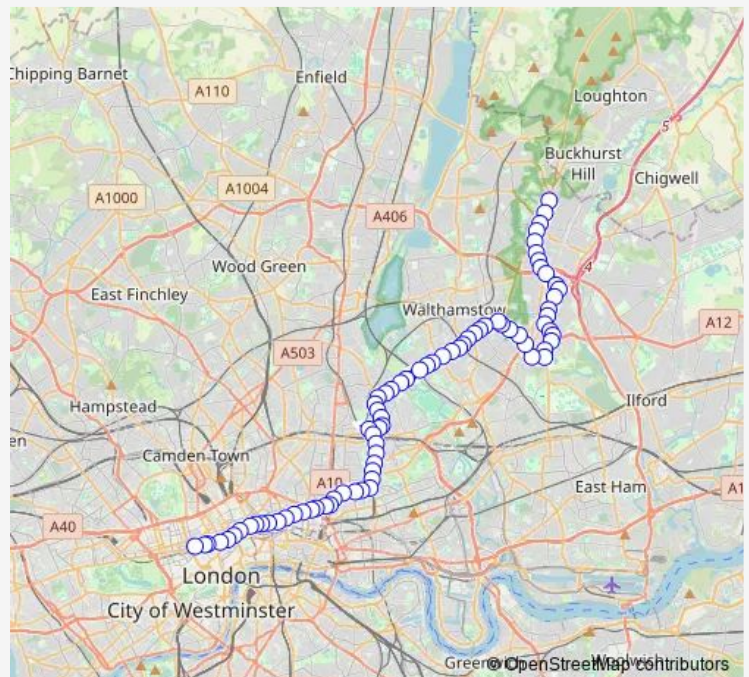

Route schedule

St Thomas of Canterbury Church — Great Titchfield Street / Oxford Circus Station

Monday	00:25-23:55
Tuesday	00:25-23:55
Wednesday	00:25-23:55
Thursday	00:25-23:55
Friday	00:25-23:55
Saturday	00:25-23:55
Sunday	00:25-23:55

Route info

Direction: St Thomas of Canterbury Church

Stops: 78

Trip Duration: 1 hour 5 min

■ N55 — Woodford Wells - Wanstead - Whipps Cross - Hackney Central - Oxford Circus

Bush Road / Green Man Rbt

Leyton Way

Sir Alfred Hitchcock Hotel

James Lane

Whipps Cross Hospital

Whipps Cross Bus Stand

Peterborough Rd /Lea Bridge Rd

Essex Road

Fraser Road (E17)

Lea Bridge Road / Bakers Arms

Stops: 75

Trip Duration: 1 hour 24 min

Mare Street / Well Street

St Thomas's Square

Hackney Town Hall

Hackney Central Station

Amhurst Road / Hackney Downs

Mare Street / Narrow Way