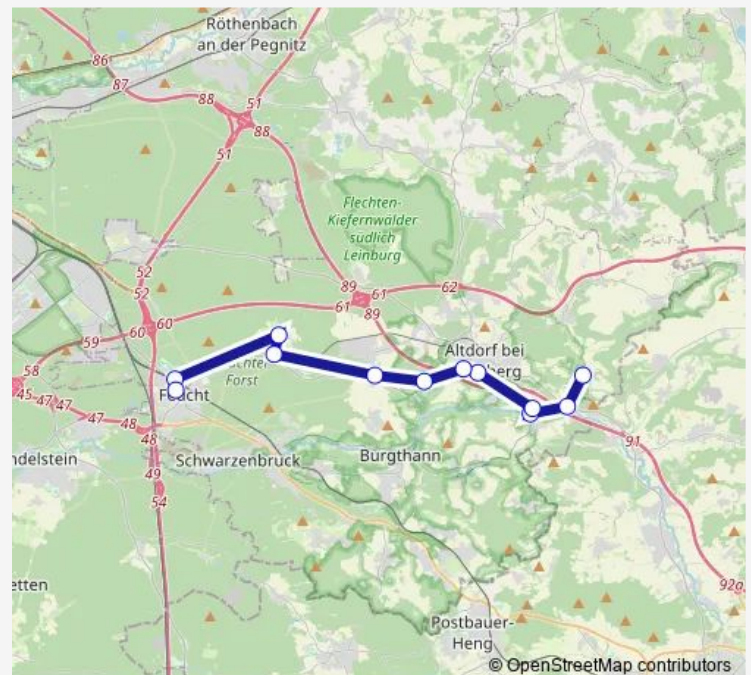

### Route schedule

Feucht Ortsmitte — Hagenhausen

Monday	—
Tuesday	—
Wednesday	—
Thursday	—
Friday	25:28-02:28 <sup>+1</sup>
Saturday	03:28-02:28 <sup>+1</sup>
Sunday	03:28-04:28

### Route info

Direction: Feucht Ortsmitte

Stops: 15

Trip Duration: 0 hour 28 min

■ N55

BusMaps

## Direction

Hagenhausen — Feucht Ortsmitte

12 stops

[Open route schedule](#)

Hagenhausen

Schleifmühle (b. Altdorf)

Rasch (b. Altdorf) Sportplatz

Rascher Berg (b. Altdorf)

## Route info

Direction: Hagenhausen

Stops: 12

Trip Duration: 0 hour 27 min