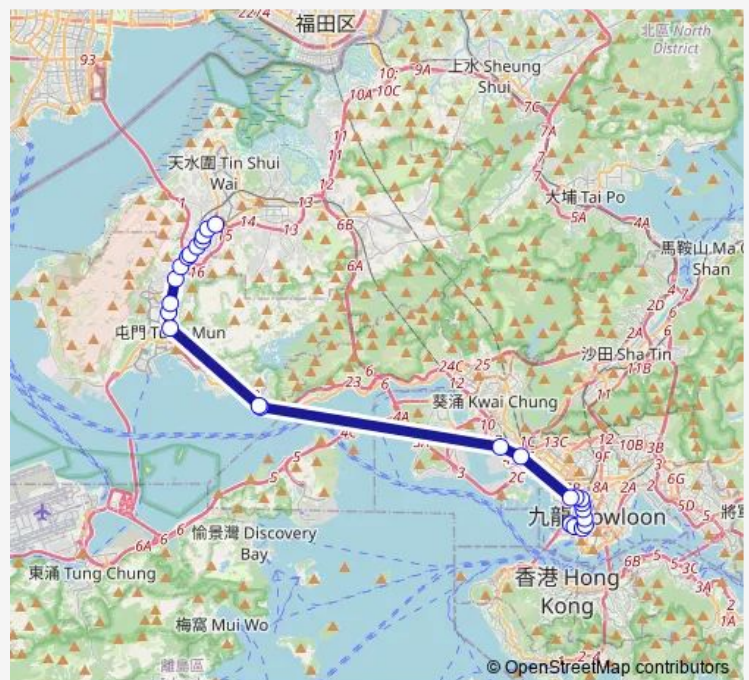

[Kmb] Temple Street Jordan

[Ctb] Ning PO Street, Nathan Road[[Kmb] Ning PO Street YAU MA Tei

[Kmb] Kowloon Central Post Office

[Kmb+Ctb] Pitt Street YAU MA TEI/
Pitt Street, Nathan Road[[Kmb] Pitt Street YAU MA Tei

[Kmb] SOY Street Mong Kok

[Ctb] Grand Plaza, Nathan Road[[Kmb+Ctb] Nelson Street Mong KOK/
Grand Plaza, Nathan Road[[Kmb] Nelson Street Mong Kok[[Nlb] Nelson Street

[Ctb] Mong KOK Market, Argyle Street[[Kmb+Ctb] Mongkok Market Complex/
Mong KOK Market, Argyle Street[[Kmb] Mongkok Market Complex

[Ctb] Ming KEI College, Cherry Street[[Kmb+Ctb] Ming KEI College/
Ming KEI College, Cherry Street[[Kmb] Ming KEI College

[Ctb] MEI Foo, LAI CHI KOK Road[[Kmb+Ctb] MEI FOO BBI/
Mei Foo, LAI CHI KOK Road[[Kmb] MEI FOO Bbi

[Ctb] Kwai Chung Interchange, Kwai Chung Road[[Kmb] Kwai Chung Interchange

[Kmb] Tuen MUN Road Interchange

Route schedule

[Ctb] HSR West Kowloon Station[[Kmb] Jordan (West Kowloon Station) BUS Terminus — [Kmb] Hung Shui KIU (Hung FUK Estate) BUS Terminus

Monday	06:10-24:00
Tuesday	06:10-24:00
Wednesday	06:10-24:00
Thursday	06:10-24:00
Friday	06:10-24:00
Saturday	06:10-24:00
Sunday	06:10-24:00

Route info

Direction: [Ctb] HSR West Kowloon Station[[Kmb] Jordan (West Kowloon Station) BUS Terminus

Stops: 26

Trip Duration: 1 hour 10 min