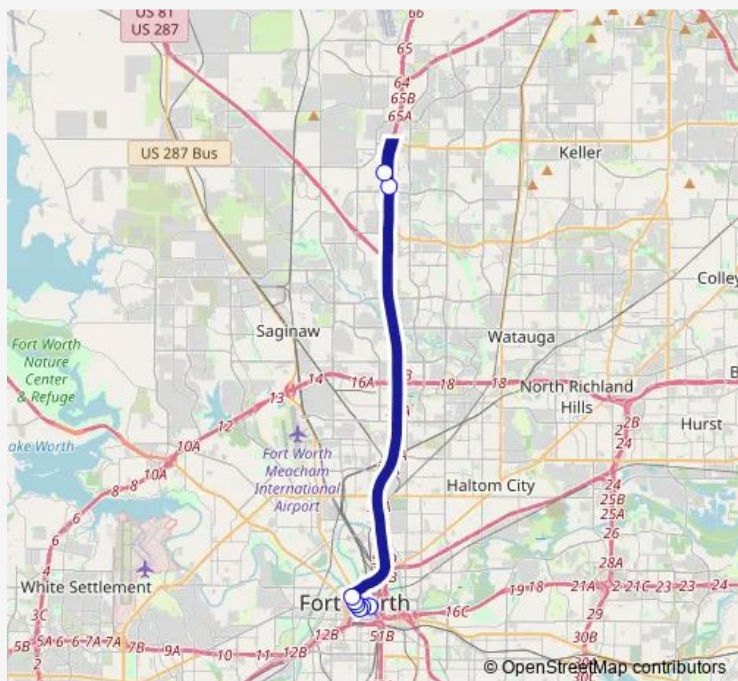

9th & Throckmorton

Throckmorton & 6th

Throckmorton & 4th

Throckmorton & 2nd - Weatherford

North Fwy & Heritage Trace

North Park And Ride Bay - 1

Route schedule

Fwcs - Bay - J — North Park And Ride Bay - 1

Monday 05:15-20:15

Tuesday 05:15-20:15

Wednesday 05:15-20:15

Thursday 05:15-20:15

Friday 05:15-20:15

Saturday —

Sunday —

Route info

Direction: Fwcs - Bay - J

Stops: 8

Trip Duration: 0 hour 29 min

63X — North Park & Ride Express

Direction

North Park And Ride Bay - 2 — Fwcs - Bay - J

7 stops

[Open route schedule](#)

North Park And Ride Bay - 2

Houston & Weatherford

Houston & 2nd

Houston & 4th - 5th

Houston & 6th - 7th

9th & Main

Fwcs - Bay - J

Route schedule