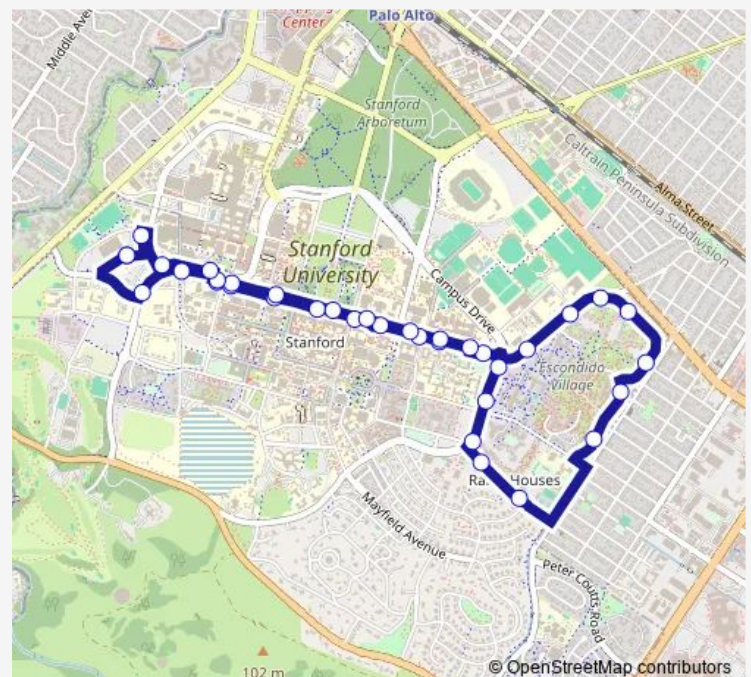

Monday 07:28-18:14

Tuesday 07:28-18:14

Wednesday 07:28-18:14

Thursday 07:28-18:14

Friday 07:28-18:14

Saturday —

Sunday —

Route info

Direction: Stock Farm Garage

Stops: 36

Trip Duration: 0 hour 34 min

C Line Limited AM/Pm

On Campus Drive @ Rains, Building # 238

On Campus Drive @ Studio 2

On Campus Drive @ Serra Street

On Jane Stanford Way @ Campus Drive

On Jane Stanford Way @ Via Ortega

On Jane Stanford Way Across From Chem-H Building

On Campus Drive @ Li Ka Shing Center

On Campus Drive @ Welch Road

In Parking Lot L-18 @ Oak Road

Stock Farm Garage

Bus time schedules and route maps are available in an offline PDF at busmaps.com. Use the busmaps.com website to see live bus times, train schedule or subway schedule, and step-by-step directions for all public transit in Stanford