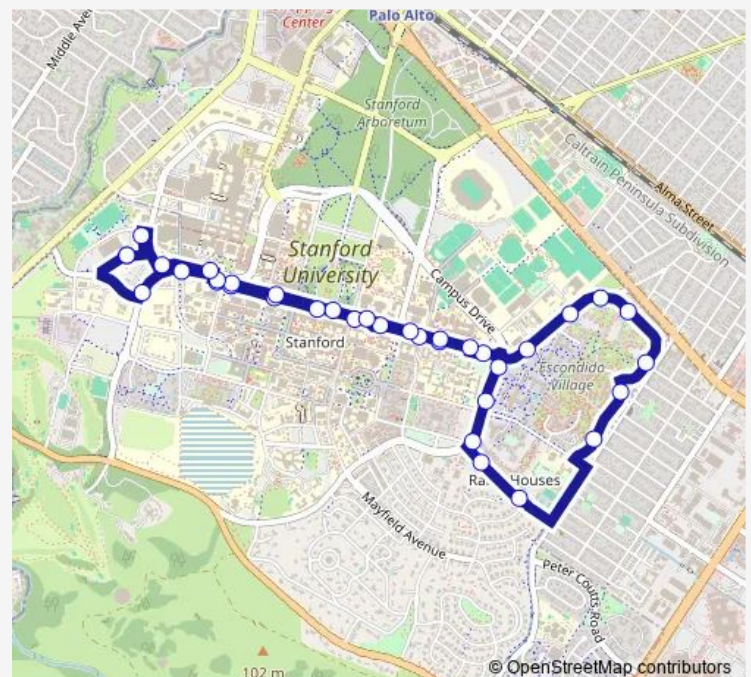

Monday 07:28-18:14

Tuesday 07:28-18:14

Wednesday 07:28-18:14

Thursday 07:28-18:14

Friday 07:28-18:14

Saturday —

Sunday —

Route info

Direction: Stock Farm Garage

Stops: 36

Trip Duration: 0 hour 34 min

C Line Limited AM/Pm

On Campus Drive @ Rains, Building # 238

On Campus Drive @ Studio 2

On Campus Drive @ Serra Street

On Jane Stanford Way @ Campus Drive

On Jane Stanford Way @ Via Ortega

On Jane Stanford Way Across From Chem-H Building

On Campus Drive @ Li Ka Shing Center

On Campus Drive @ Welch Road

In Parking Lot L-18 @ Oak Road

Stock Farm Garage

Bus time schedules and route maps are available in an offline PDF at busmaps.com. Use the busmaps.com website to see live bus times, train schedule or subway schedule, and step-by-step directions for all public transit in Stanford