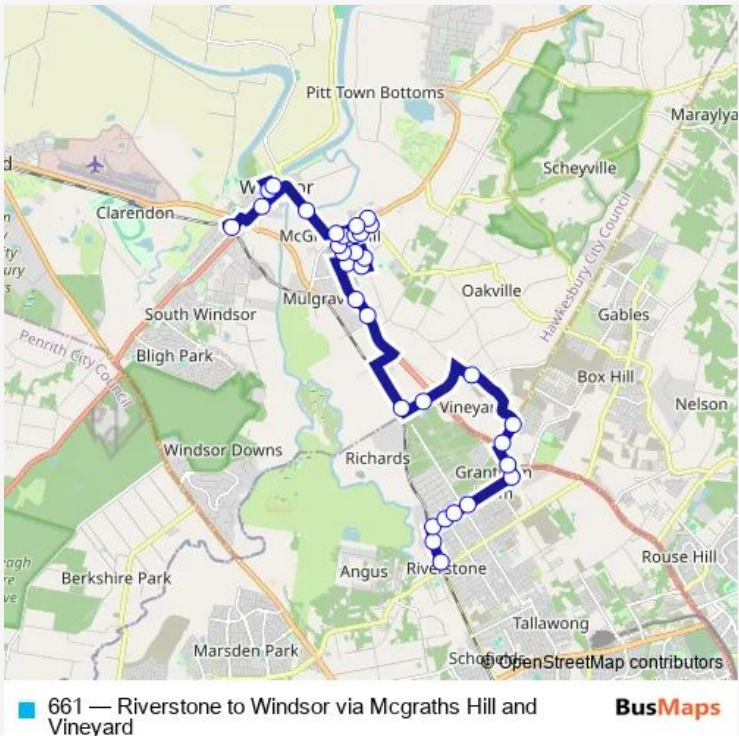

Bus 661 Riverstone to Windsor via Mcgraths Hill and Vineyard

[Go to website](#)

Direction
 Riverstone Station, Riverstone Pde — Windsor Interchange - Stand A

33 stops

[Open route schedule](#)

- Riverstone Station, Riverstone Pde
- Riverstone Pde Opp King St
- Crown St After Riverstone Pde
- Crown St At Piccadilly St
- Crown St At Brisbane Rd
- Crown St After Hamilton St
- Crown St After Junction Rd
- Junction Rd At Hobart St
- Boundary Rd After Windsor Rd
- Boundary Rd Before Commercial Rd (Hail And Ride)
- Commercial Rd Opp A-Vina Van Village
- Bandon Rd Opp Windsor Country Village
- Wallace Rd Opp Vineyard Children Early Learning Center
- Windsor Rd Opp Vineyard Shops
- Bunnings Mcgraths Hill, Windsor Rd
- Mcgrath Rd After Andrew Thompson Dr
- Mcgrath Rd At Balmain Rd
- 63 Old Hawkesbury Rd
- Meares Rd Opp Crossley Av
- Meares Rd At Andrew Thompson Dr

Route schedule
 Riverstone Station, Riverstone Pde — Windsor Interchange - Stand A

Monday	06:35-16:37
Tuesday	06:35-16:37
Wednesday	06:35-16:37
Thursday	07:23-16:37
Friday	07:23-16:37
Saturday	08:53-12:53
Sunday	—

Route info

Direction: Riverstone Station, Riverstone Pde

Stops: 33

Trip Duration: 0 hour 36 min

Andrew Thompson Dr Opp Griffiths Rd

67 Andrew Thompson Dr

Andrew Thompson Dr Before Old Hawkesbury Rd

Opp 6 Plimsoll St Before Garfield St

Windsor Interchange - Stand A

Direction

Riverstone Station, Riverstone Pde — Windsor Interchange - Stand A

20 stops

[Open route schedule](#)

Riverstone Station, Riverstone Pde

Riverstone Pde Opp King St

Crown St After Hamilton St