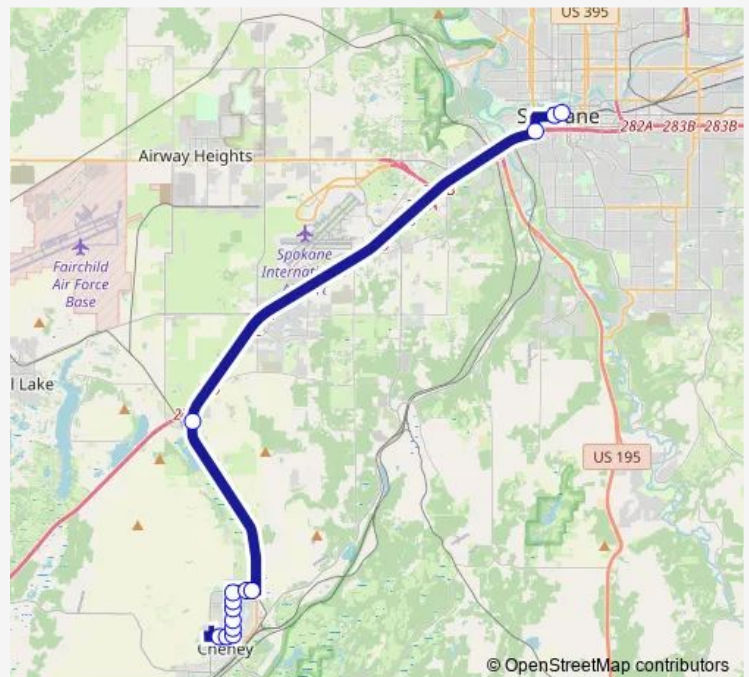

Betz @ Al Ogdon Way

Eagle Station Bay 2

Route schedule

Leave @ Jefferson Lot — Eagle Station Bay 2

Monday 07:18-09:18

Tuesday 07:18-09:18

Wednesday 07:18-09:18

Thursday 07:18-09:18

Friday 07:18-09:18

Saturday —

Sunday —

Route info

Direction: Leave @ Jefferson Lot

Stops: 4

Trip Duration: 0 hour 21 min

661 — EWU Express

Direction

Eagle Station Bay 2 — Plaza Bay 7

14 stops

[Open route schedule](#)

Eagle Station Bay 2

Elm @ 7th

6th @ Elm

6th @ Oak

Lincoln @ Sprague

Plaza Bay 7

Route schedule

Eagle Station Bay 2 — Plaza Bay 7

Monday 10:56-16:19

Tuesday 10:56-16:19

Wednesday 10:56-16:19

Thursday 10:56-16:19