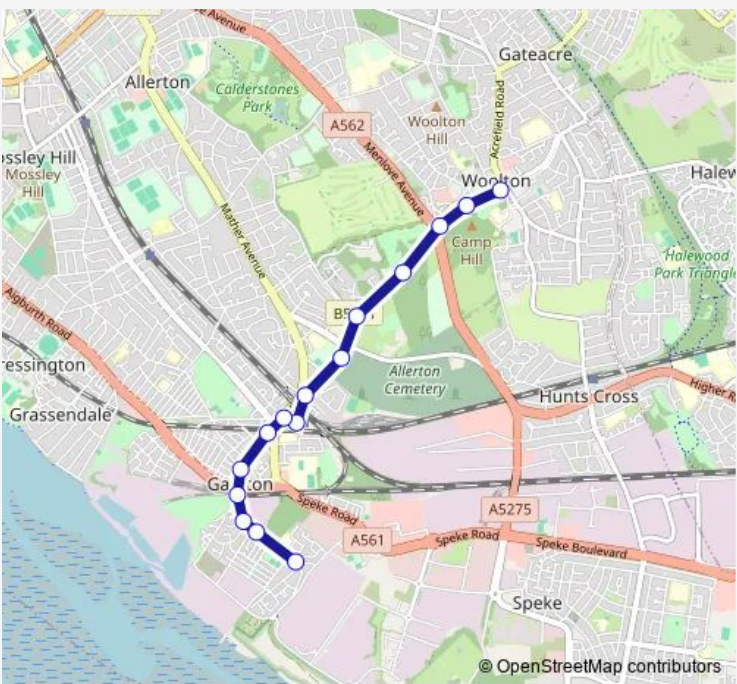

## Bus 661 High Street / Woolton Street - Banks Road / Vesuvian Drive

[Go to website](#)

**Direction**  
 Speke Road — Vesuvian Drive

15 stops

[Open route schedule](#)

- Speke Road
- Allerton Road
- Hillfoot Road
- Hillfoot Road
- Allerton Road
- Springwood Avenue
- Knivesmire Way
- Liverpool South Parkway
- Liverpool South Parkway
- Horrocks Avenue
- Woolton Road
- Speke Road
- Harbour Drive
- Aston Street
- Vesuvian Drive

Route schedule  
 Speke Road — Vesuvian Drive

Monday	15:30
Tuesday	15:30
Wednesday	15:30
Thursday	15:30
Friday	15:30
Saturday	—
Sunday	—

Route info

Direction: Speke Road

Stops: 15

Trip Duration: 0 hour 15 min

661 Bus time schedules and route maps are available in an offline PDF at [busmaps.com](https://busmaps.com). Use the [busmaps.com](https://busmaps.com) website to see live bus times, train schedule or subway schedule, and step-by-step directions for all public transit in Liverpool