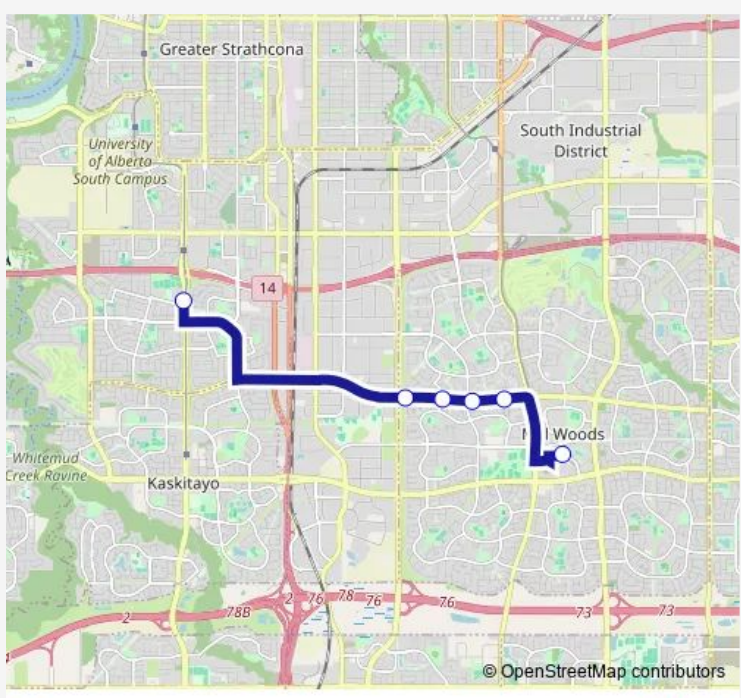

Bus 661 Harry Ainlay - Mill Woods

[Go to website](#)

**Direction**  
 Mill Woods Transit Centre Bay Q — 111 Street & 43 Avenue  
 10 stops  
[Open route schedule](#)

- Mill Woods Transit Centre Bay Q
- Lakewood 3012
- Mill Woods Road & 29 Avenue
- Mill Woods Road & Lakewood Road N
- Mill Woods Road & 34 Avenue
- Mill Woods Road & Millbourne Road E
- Mill Woods Road & 37 Avenue
- Mill Woods Road & Millbourne Road West
- 87 Street & Mill Woods Road
- 111 Street & 43 Avenue

Route schedule

Mill Woods Transit Centre Bay Q — 111 Street & 43 Avenue

Monday	07:59-08:02
Tuesday	07:59-08:02
Wednesday	07:59-08:02
Thursday	07:59-08:02
Friday	07:59-08:02
Saturday	—
Sunday	—

**Route info**

Direction: Mill Woods Transit Centre Bay Q

Stops: 10

Trip Duration: 0 hour 30 min

**Direction**

111 Street &amp; 43 Avenue — Mill Woods Transit Centre Bay Q

6 stops

[Open route schedule](#)

111 Street &amp; 43 Avenue

91 Street &amp; 34 Avenue

82 Street &amp; 34 Avenue

Mill Woods Road &amp; 34 Avenue

71 Street &amp; 34 Avenue

Mill Woods Transit Centre Bay Q

**Route schedule**

111 Street &amp; 43 Avenue — Mill Woods Transit Centre Bay Q