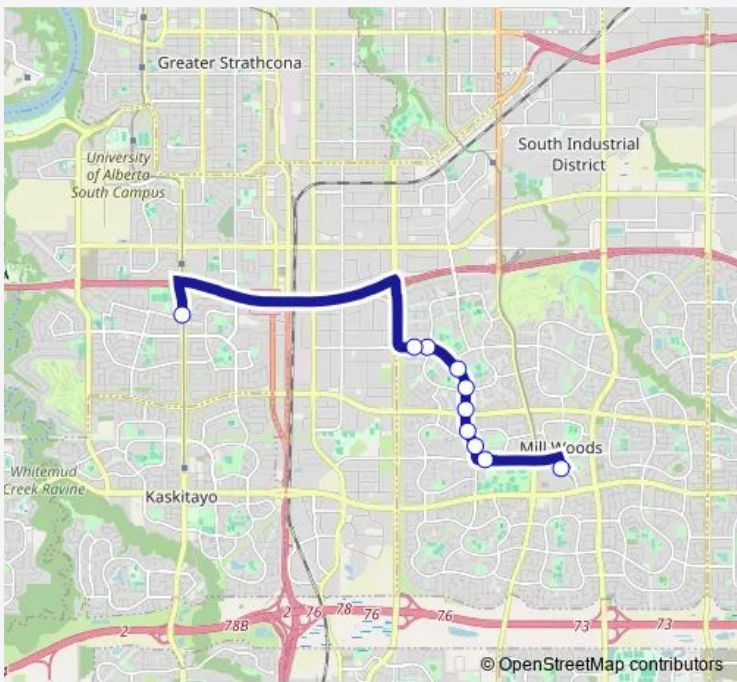

Bus 661 Harry Ainlay - Mill Woods

[Go to website](#)

Direction
 Mill Woods Transit Centre Bay Q — 111 Street & 43 Avenue
 10 stops
[Open route schedule](#)

- Mill Woods Transit Centre Bay Q
- Lakewood 3010
- Mill Woods Road & 29 Avenue
- Mill Woods Road & Lakewood Road N
- Mill Woods Road & 34 Avenue
- Mill Woods Road & Millbourne Road E
- Mill Woods Road & 37 Avenue
- Mill Woods Road & Millbourne Road West
- 87 Street & Mill Woods Road
- 111 Street & 43 Avenue

Route schedule
 Mill Woods Transit Centre Bay Q — 111 Street & 43 Avenue

Monday	07:59-08:02
Tuesday	07:59-08:02
Wednesday	07:59-08:02
Thursday	07:59-08:02
Friday	07:59-08:02
Saturday	—
Sunday	—

Route info
 Direction: Mill Woods Transit Centre Bay Q
 Stops: 10
 Trip Duration: 0 hour 30 min

Direction

111 Street & 43 Avenue — Mill Woods Transit Centre Bay Q

6 stops

[Open route schedule](#)

111 Street & 43 Avenue

91 Street & 34 Avenue

82 Street & 34 Avenue

Mill Woods Road & 34 Avenue

71 Street & 34 Avenue

Mill Woods Transit Centre Bay Q

Route schedule

111 Street & 43 Avenue — Mill Woods Transit Centre Bay Q

Monday 15:03-15:10

Tuesday 15:03-15:10

Wednesday 15:03-15:10

Thursday 12:15-15:10