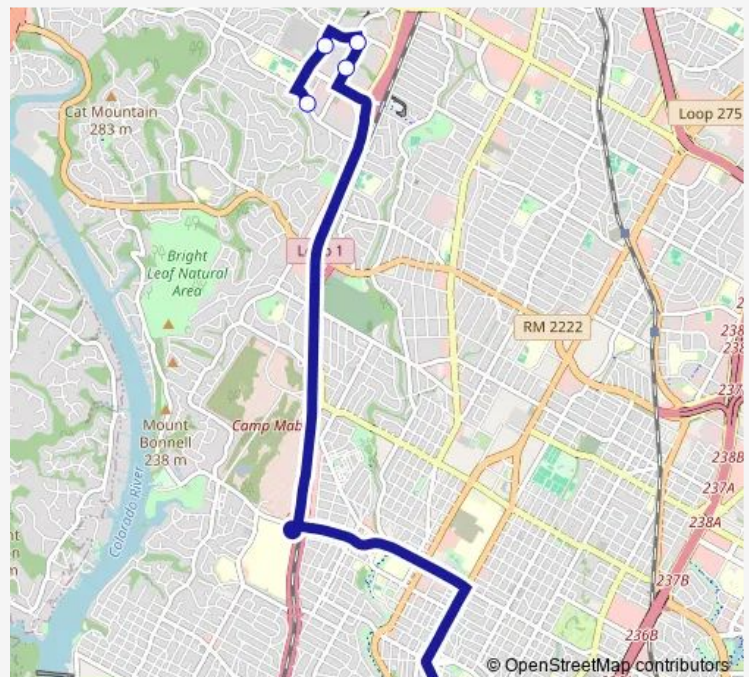

Direction

3600 North Hills/Village Center — 203 Dean Keeton/Whitis

5 stops

[Open route schedule](#)

3600 North Hills/Village Center

Hart/Far West

7400 Wood Hollow/Greystone

7200 Wood Hollow/Greystone

Saturday 06:57-23:08

Sunday 14:30-22:50

Route info

Direction: 3600 North Hills/Village Center

Stops: 5

Trip Duration: 0 hour 23 min

Direction

203 Dean Keeton/Whitis — 7400 Wood Hollow/Greystone

5 stops

[Open route schedule](#)

203 Dean Keeton/Whitis

6714 Wood Hollow/Far West

3600 North Hills/Village Center

Hart/Far West

7400 Wood Hollow/Greystone

Route schedule

Route info

Direction: 203 Dean Keeton/Whitis

Stops: 5

Trip Duration: 0 hour 26 min

661 Bus time schedules and route maps are available in an offline PDF at busmaps.com. Use the busmaps.com website to see live bus times, train schedule or subway schedule, and step-by-step directions for all public transit in Austin