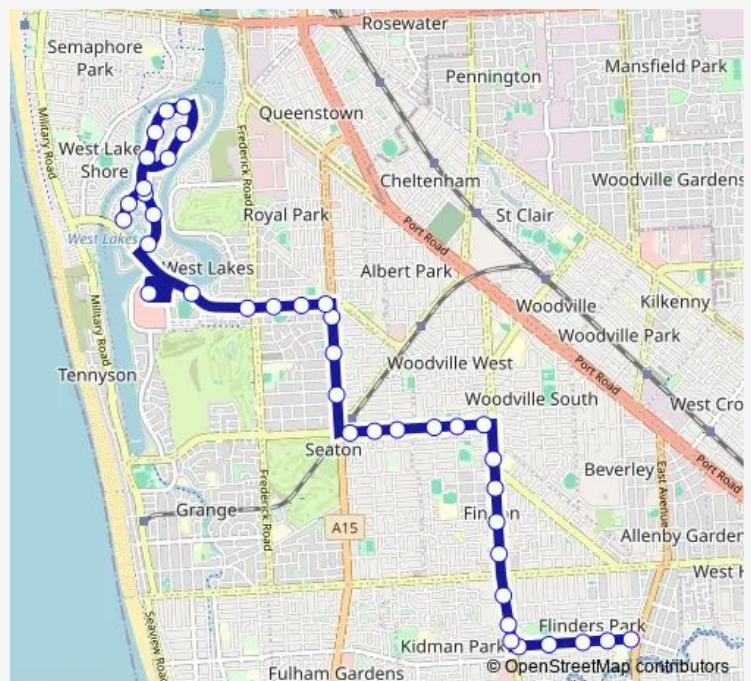

Stop 26 Trimmer Pde - South side

Stop 27 Trimmer Pde - South side

Stop 28 Trimmer Pde - South side

Stop 29 Trimmer Pde - South side

Stop 30 Tapleys Hill Rd - West side

Stop 31 Tapleys Hill Rd - West side

Stop 32 Tapleys Hill Rd - West side

Route schedule

Stop 14 Hartley Rd - South side — Stop 34 Island Dr - East side

Monday 15:35

Tuesday 15:35

Wednesday 15:35

Thursday 15:35

Friday 15:35

Saturday —

Sunday —

Route info

Direction: Stop 14 Hartley Rd - South side

Stops: 39

Trip Duration: 0 hour 34 min

661 — Nazareth Catholic College to Delfin Island

Stop 30 West Lakes Blvd - South side

Stop 32A West Lakes Blvd - South side

Stop 33 West Lakes Blvd - South side

Stop 33A West Lakes Blvd - South side

Stop 33C West Lakes Blvd - South side

Zone B West Lakes Interchange - West side

Stop 34 Corcoran Dr - North West side

Stop 35 Corcoran Dr - West side