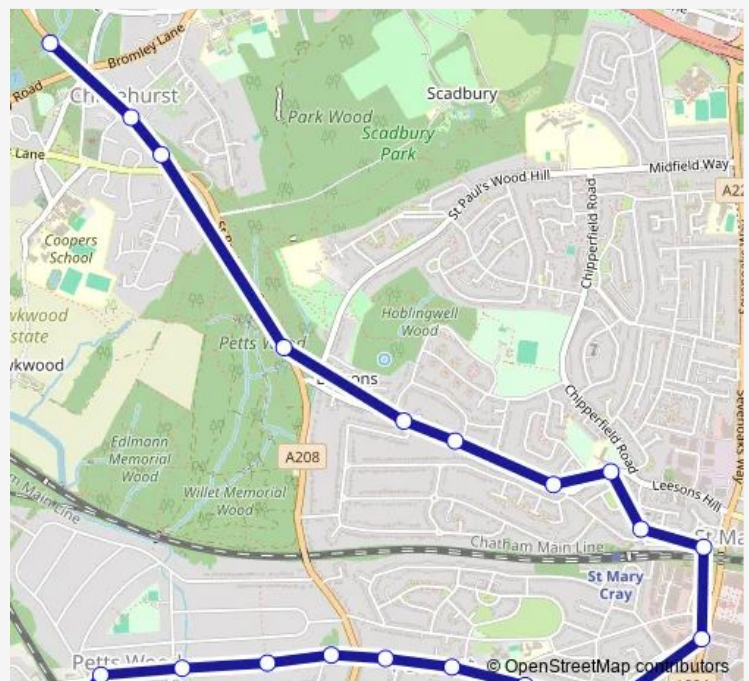

Marion Crescent

Nugent Retail Park

St Mary Cray/Station Approach

St Mary Cray Station

Leesons Primary School

Clarendon Way

Manorfields Close

Marlings Park Avenue

St Pauls Cray Road / Leesons Hill

Manor Park Road

St Pauls Cray Road / Church Ln

Route schedule

Station Square / Petts Wood Station — Centre Common Road / War Memorial

Monday	07:40
Tuesday	07:40
Wednesday	07:40
Thursday	07:40
Friday	07:40
Saturday	—
Sunday	—

Route info

Direction: Station Square / Petts Wood Station

Stops: 21

Trip Duration: 0 hour 29 min

661 — Petts Wood - St Mary Cray - Chislehurst, War Memorial

Direction

Centre Common Road /War Memorial — Station Square /
Petts Wood Station

22 stops

[Open route schedule](#)

Centre Common Road /War Memorial

Royal Parade (BR7)

Manor Park Road

St Pauls Cray Road / Leasons Hill

Bridgewater Close

Marlings Park Avenue