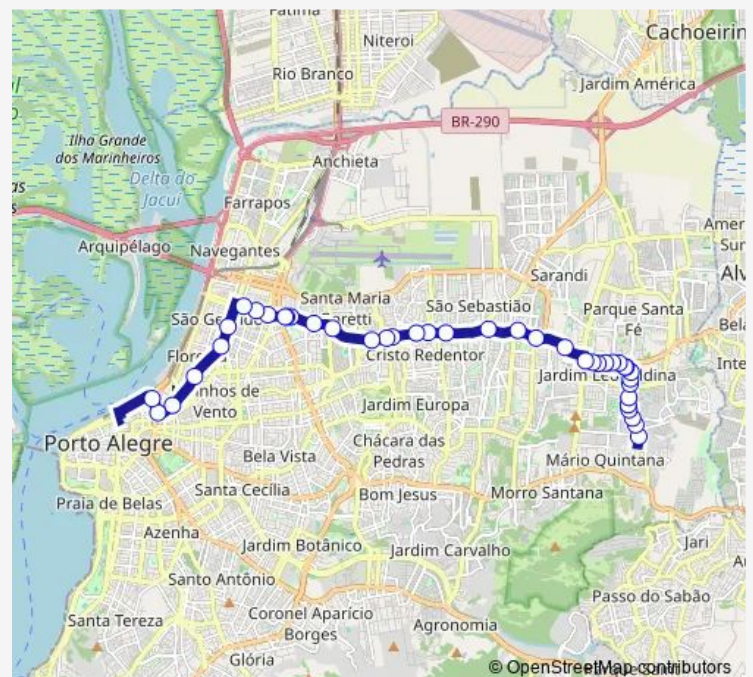

Thursday 05:28-06:23

Friday 05:28-06:23

Saturday 05:28-06:47

Sunday 05:50

Route info

Direction: CEL Vicente

Stops: 44

Trip Duration: 0 hour 40 min

Route info

Direction: Fumaca

Stops: 41

Trip Duration: 0 hour 42 min

JD SAO Pedro Assis Brasil

Obirici

Brasiliano Indio DE Moraes

SAO Joao Assis Brasil