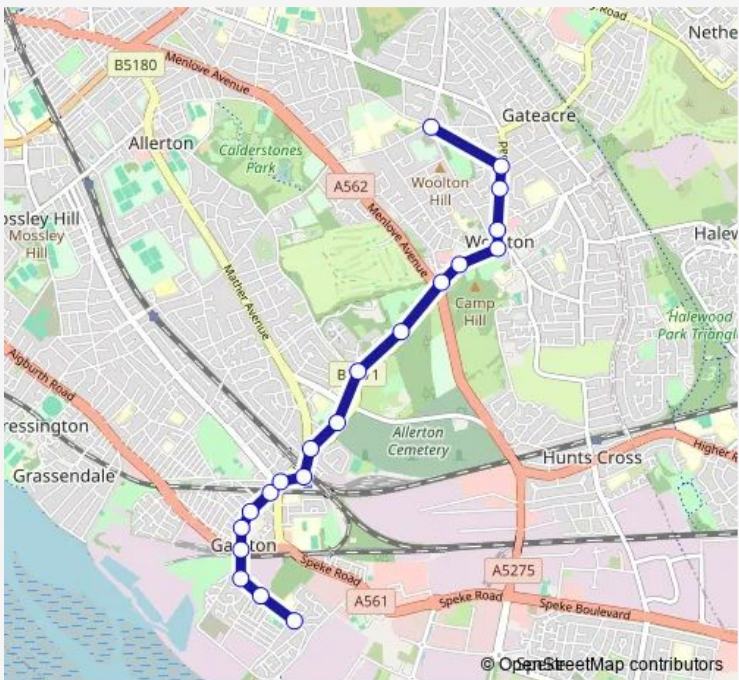

Route schedule  
 Banks Lane — Woolton Hill Road

Monday	08:10
Tuesday	08:10
Wednesday	08:10
Thursday	08:10
Friday	08:10
Saturday	—
Sunday	—

Route info

Direction: Banks Lane

Stops: 20

Trip Duration: 0 hour 22 min

661 — Banks Road / Brunswick Street - Church Road / Woolton Hill Road **BusMaps**

**Direction**

Woolton Road — Vesuvian Drive

19 stops

[Open route schedule](#)

Woolton Road

Seafarers Drive

Hillside Drive

## Route schedule

Woolton Road — Vesuvian Drive

Monday 15:25

Tuesday 15:25

Wednesday 15:25

Thursday 15:25

Friday 15:25

Saturday —

## Route info

Direction: Woolton Road

Stops: 19

Trip Duration: 0 hour 22 min

661 Bus time schedules and route maps are available in an offline PDF at [busmaps.com](https://busmaps.com). Use the [busmaps.com](https://busmaps.com) website to see live bus times, train schedule or subway schedule, and step-by-step directions for all public transit in Liverpool