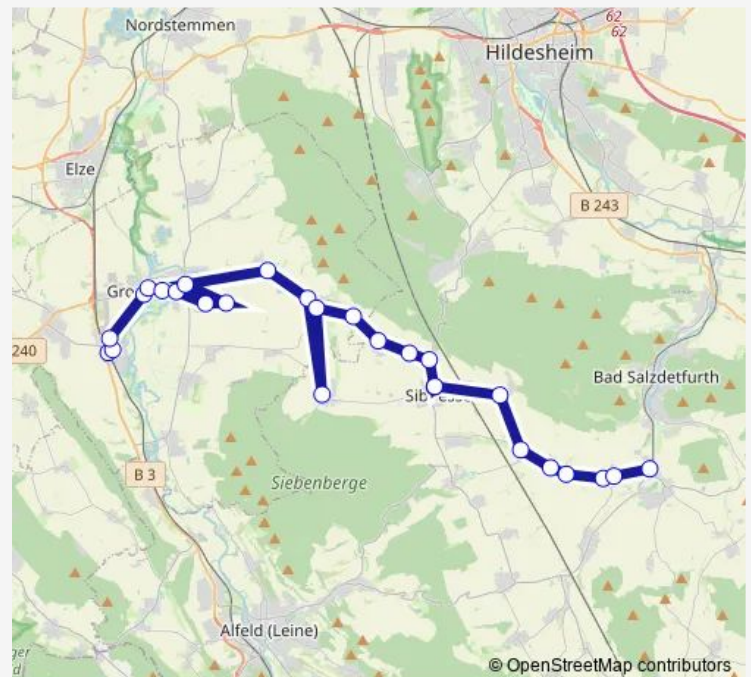

### Direction

Gronau/Schulzentrum — Eddinghausen

9 stops

[Open route schedule](#)

Gronau/Schulzentrum

Barfelde

Eitzum/Kindergarten

Eitzum

### Route schedule

Gronau/Schulzentrum — Eddinghausen

Monday —

Tuesday —

Wednesday 12:40

Thursday 12:40

Friday 12:40

Saturday —

### Route info

Direction: Gronau/Schulzentrum

Stops: 9

Trip Duration: 0 hour 40 min

■ 661

**Direction**

undefined — undefined

0 stops