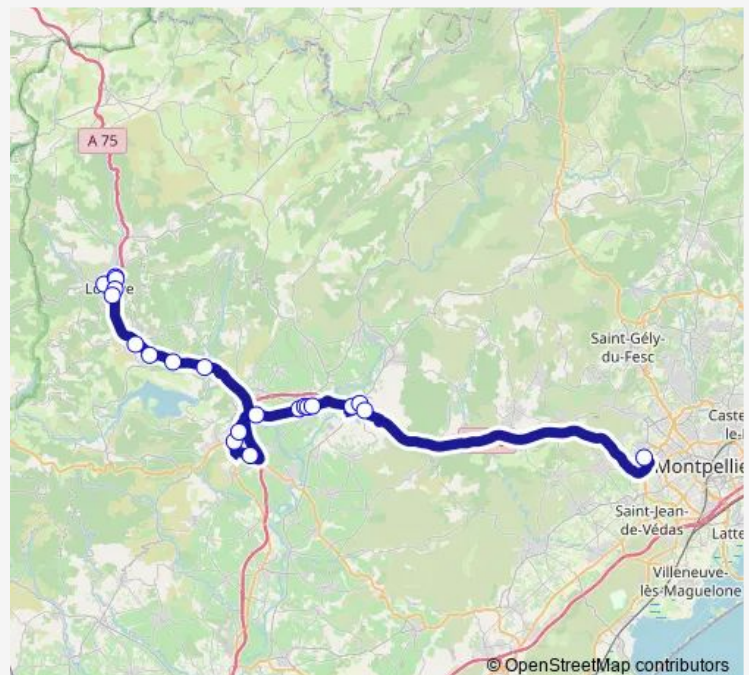

Wednesday 06:15-16:30

Thursday 06:15-16:30

Friday 06:15-16:30

Saturday 06:35-16:30

Sunday 12:55

Route info

Direction: LE Caylar - LE Relais

Stops: 21

Trip Duration: 1 hour 30 min

661 — Montpellier - Gignac - Lodève

Direction

Montpellier - Mosson TW1 Tw3 — LE Caylar - Poste

20 stops

[Open route schedule](#)

Montpellier - Mosson TW1 Tw3

Gignac - Le Pelican