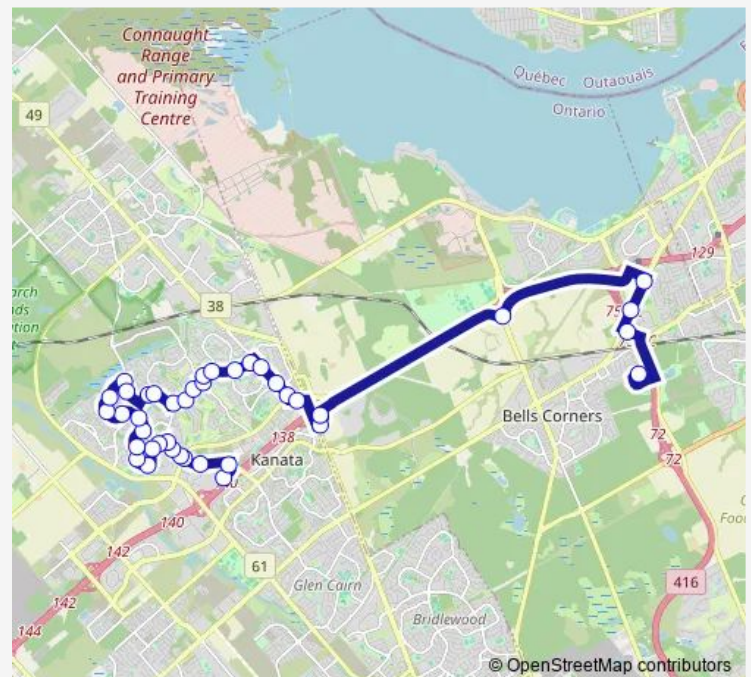

### Route schedule

TERRY FOX 4B — Bell H.S / North

Monday 08:14

Tuesday 08:14

Wednesday 08:14

Thursday 08:14

Friday 08:14

Saturday —

### Route info

Direction: TERRY FOX 4B

Stops: 40

Trip Duration: 0 hour 31 min

Knudson / Langford

Knudson / Shaughnessy

Knudson / Goulding

Weslock / Knudson

## Route info

Direction: Bell H.S / North

Stops: 40

Trip Duration: 0 hour 31 min

Keyrock / Laughlin

Keyrock / Torbec

Stikine / Maricona Way

Goldridge / Stikine