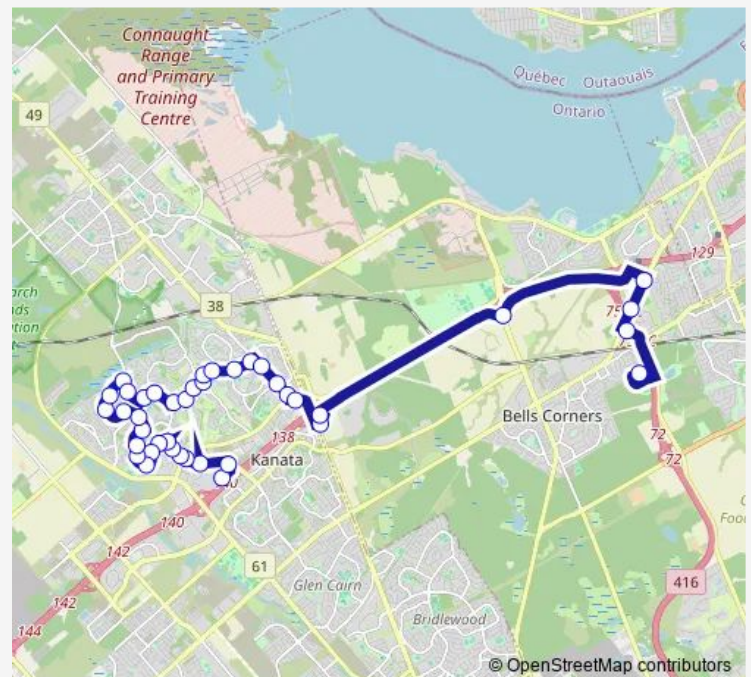

Thursday 08:14

Friday 08:14

Saturday —

Sunday —

Route info

Direction: Terry Fox

Stops: 40

Trip Duration: 0 hour 31 min

Friday 15:28

Saturday —

Sunday —

Route info

Direction: Bell H.S

Stops: 41

Trip Duration: 0 hour 36 min

Keyrock / Doyon