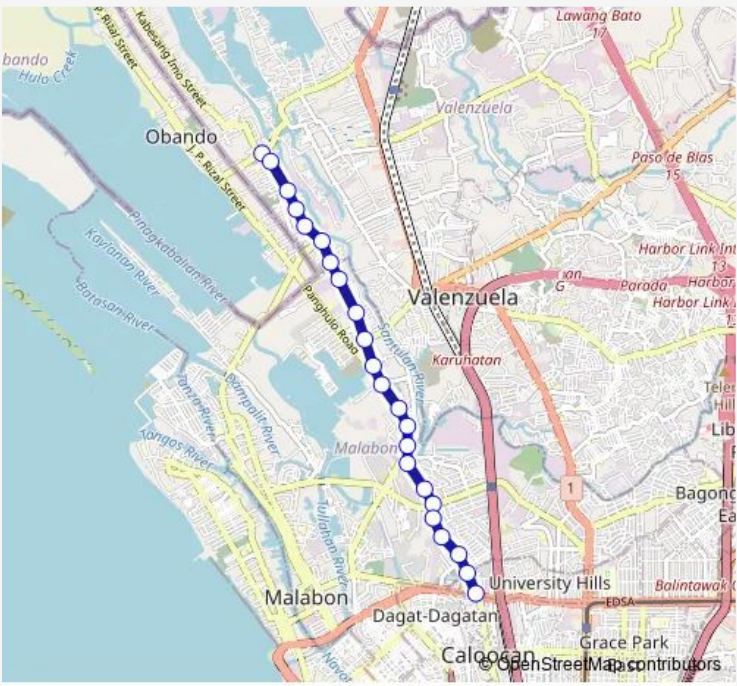

Bus Polo Sangandaan via Tenejeros

[Go to website](#)

Direction
 San Diego de Alcalá Parish, Palassan Road, Kapitan Viilila, Valenzuela City — Caloocan City Police Station, Samson Road, Malabon City

23 stops

Route schedule
 San Diego de Alcalá Parish, Palassan Road, Kapitan Viilila, Valenzuela City — Caloocan City Police Station, Samson Road, Malabon City

Monday	00:00
Tuesday	00:00
Wednesday	00:00
Thursday	00:00
Friday	00:00
Saturday	00:00
Sunday	00:00

Route info

Direction: San Diego de Alcalá Parish, Palassan Road, Kapitan Viilila, Valenzuela City

Stops: 23

Trip Duration: 0 hour 31 min

■ Polo Sangandaan via Tenejeros **BusMaps**

M H Del Pilar, Malabon City

Monday 00:00

Tuesday 00:00

Wednesday 00:00

Thursday 00:00

Friday 00:00

Saturday 00:00

Sunday 00:00

Route info