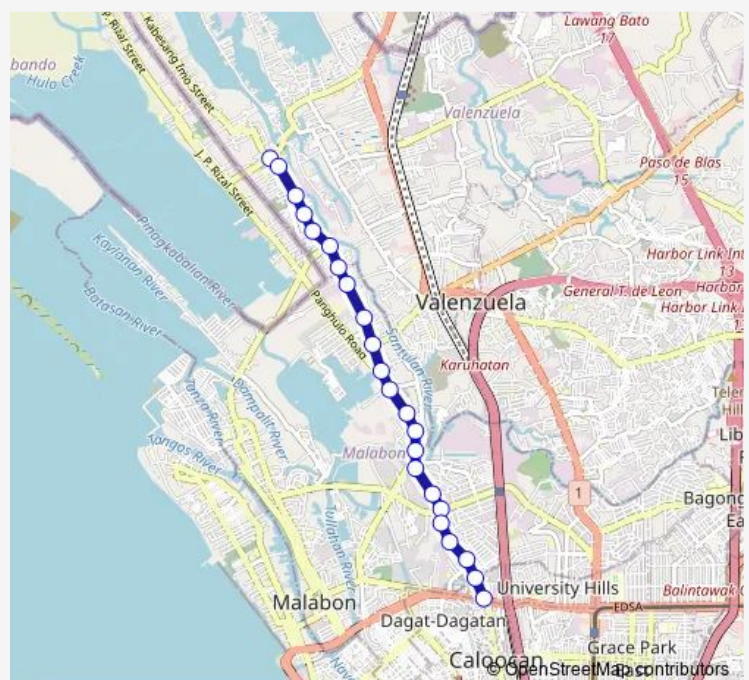

M. D. Del Pilar, Malabon City

M. D. Del Pilar / Yanga Intersection, Malabon City

M. D. Del Pilar / Mesina Intersection, Malabon City

M. D. Del Pilar / Mejorada Intersection, Malabon City

Malabon High School, M. D. Del Pilar, Malabon City

Route schedule

San Diego de Alcalá Parish, Palassan Road, Kapitan Viilila, Valenzuela City — Caloocan City Police Station, Samson Road, Malabon City

Monday	00:00
Tuesday	00:00
Wednesday	00:00
Thursday	00:00
Friday	00:00
Saturday	00:00
Sunday	00:00

Route info

Direction: San Diego de Alcalá Parish, Palassan Road, Kapitan Viilila, Valenzuela City

Stops: 23

Trip Duration: 0 hour 31 min

■ Polo Sangandaan via Tenejeros

M H Del Pilar, Malabon City

M H Del Pilar, Malabon City

Monday 00:00

Tuesday 00:00

Wednesday 00:00

Thursday 00:00

Friday 00:00

Saturday 00:00

Sunday 00:00

Route info