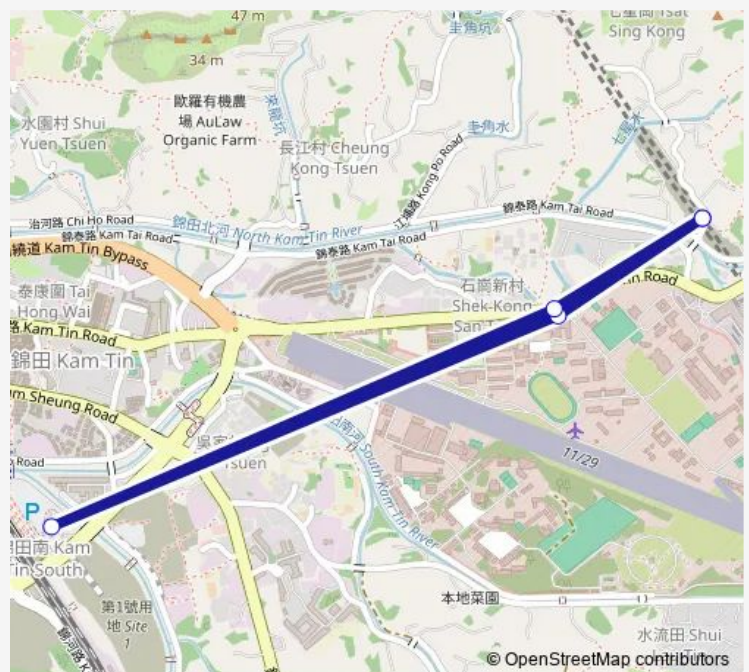

Saturday 06:00-20:30

Sunday 06:00-20:30

Route info

Direction: Concordia Tsat Sing Kong Public Light BUS
Terminus

Stops: 5

Trip Duration: 0 hour 9 min

608s Bus time schedules and route maps are available in an offline PDF at busmaps.com. Use the busmaps.com website to see live bus times, train schedule or subway schedule, and step-by-step directions for all public transit in Yuen Long