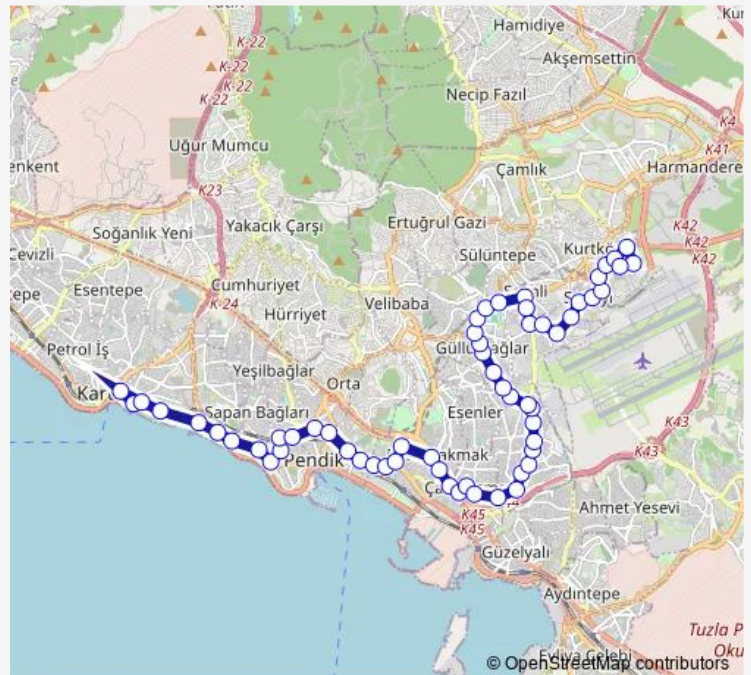

Bus 133K Kartal - Kurtköy Mezarlığı

[Go to website](#)

Direction

KARTAL — KURTKÖY MEZARLIĞI

59 stops

[Open route schedule](#)

KARTAL

ÇARŞI

BÜLENT ECEVİT KÜLTÜR MERKEZİ

HAVA EVLERİ

YUNUS

POSTA DAĞITIM MERKEZİ

VETERİNER ARAŞTIRMA

PENDİK ANADOLU LİSESİ

PALMIYE

Pendik Devlet Hastanesi

Sancak Köprüsü

PENDİK YHT İSTASYONU

Gonca Sokak

MOSTAR KAVŞAĞI

PENDİK EMNİYET MÜDÜRLÜĞÜ

AYDINLI CADDESİ

KAYNARCA PARKI

DENİZPARK SİTESİ

TEVFİK İLERİ İLKOKULU

Bahattin Veled Caddesi

KAYNARCA

Route schedule

KARTAL — KURTKÖY MEZARLIĞI

Monday 07:00-22:30

Tuesday 07:00-22:30

Wednesday 07:00-22:30

Thursday 07:00-22:30

Friday 07:00-22:30

Saturday 06:40-21:45

Sunday 07:00-21:45

Route info

Direction: KARTAL

Stops: 59

Trip Duration: 0 hour 48 min

133K — Kartal - Kurtköy Mezarlığı

BusMaps