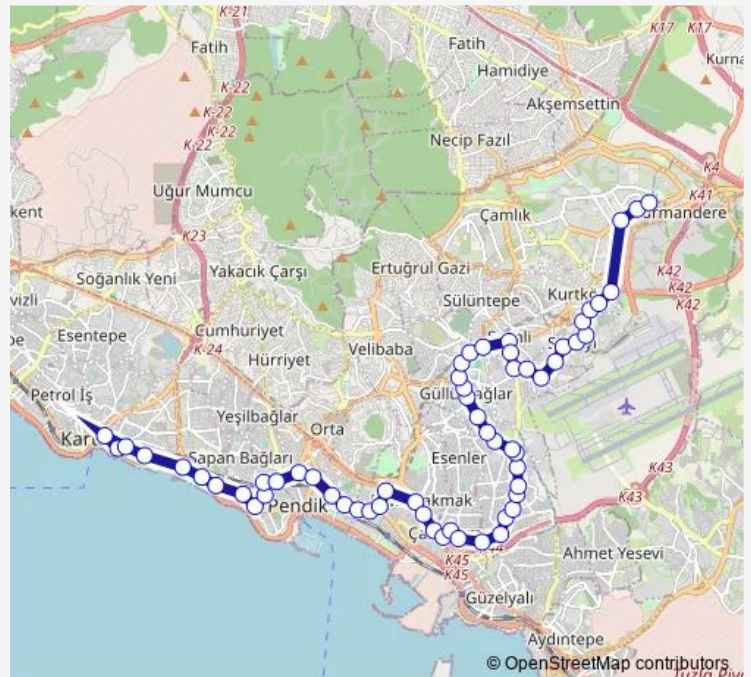

Saturday —

Sunday —

**Route info**

Direction: KARTAL

Stops: 60

Trip Duration: 0 hour 52 min

133K — Kurtköy Garajı - Kartal

BusMaps