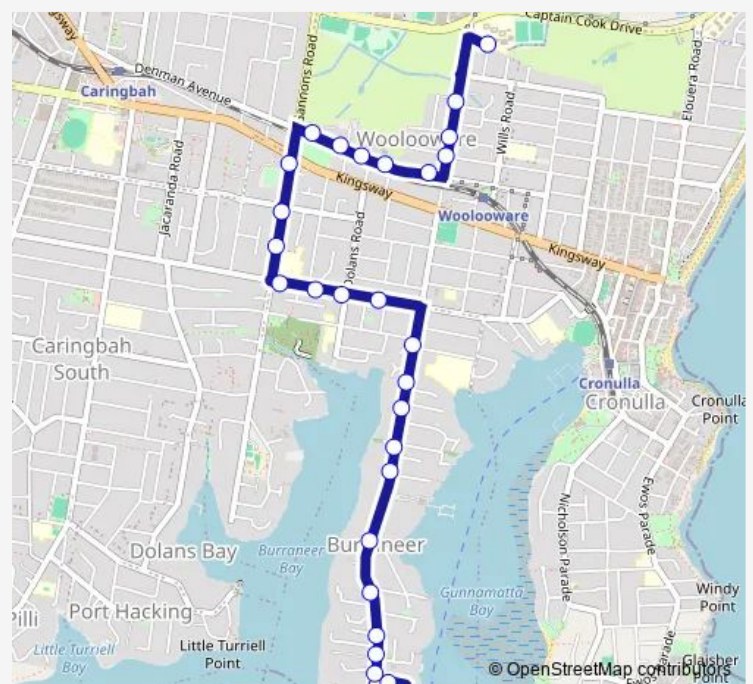

Burraneer Bay Rd At Dolans Rd

Burraneer Bay Rd Opp Elm Pl

Burraneer Bay Rd Opp Burraneer Bay Public School

Gannons Rd Opp Burraneer Bay Public School

Gannons Rd At Caringbah Rd

Route schedule

Woolooware Rd After Eurabalong Rd — Woolooware High School, Restormel St

Monday 07:00

Tuesday 07:00

Wednesday 07:00

Thursday 07:00

Friday 07:00

Saturday —

Sunday —

Route info

Direction: Woolooware Rd After Eurabalong Rd

Stops: 30

Trip Duration: 0 hour 18 min

S386 — Woolooware Rd before Rutherford Ave, Burraneer to Woolooware Hs

Gannons Rd Opp Gannons Rd Shops

Denman Av After Gannons Rd

Denman Av At Harnleigh Av

Denman Av Before Dolans Rd

Denman Av After Dolans Rd

Denman Av Before Woollooware Rd North

Woollooware Rd North At Ambyne St

Woollooware Rd North Opp Taywood St

Woollooware Rd North At Amber Lane