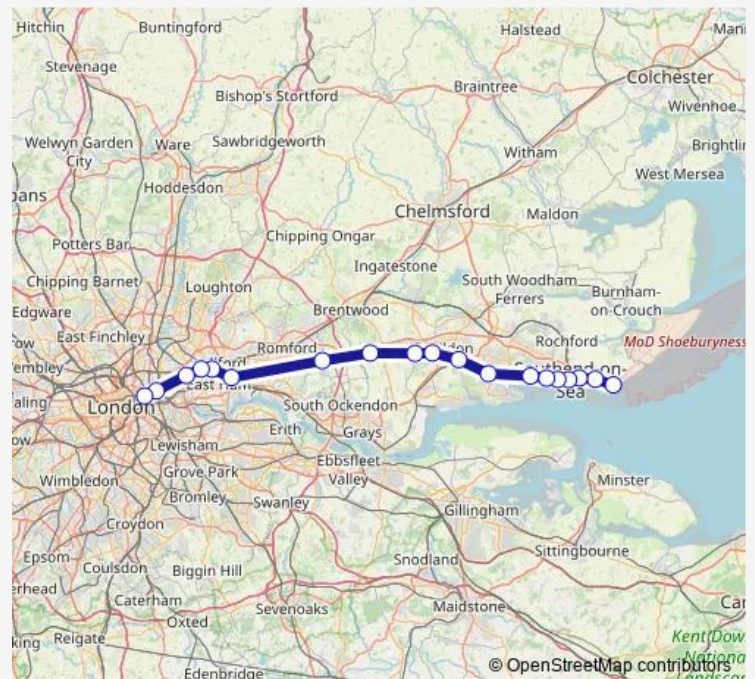

Forest Gate

Stratford (London)

Bethnal Green

Route schedule

Shoeburyness — London Liverpool Street

Monday 19:19-23:14

Tuesday 19:19-23:14

Wednesday 19:19-23:14

Thursday 19:19-23:14

Friday —

Saturday —

Sunday —

Route info

Direction: Shoeburyness

Stops: 22

Trip Duration: 1 hour 22 min

■ Cc:Sry->Lst — CC train service from SRY to Lst

Direction

Shoeburyness — London Liverpool Street

19 stops

[Open route schedule](#)

Shoeburyness

Thorpe Bay

Southend East

Route schedule

Shoeburyness — London Liverpool Street

Monday 19:08-21:54

Tuesday 19:08-21:54

Wednesday 19:08-21:54

Thursday 19:08-21:54

Friday —

Saturday 07:25-22:25