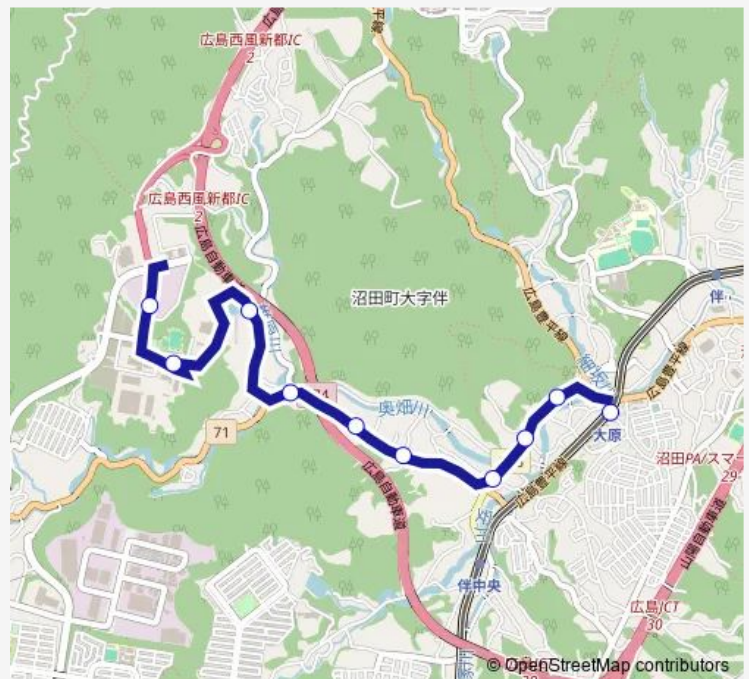

Route schedule

伴福祉センター前 — 大原駅

Monday 18:40-19:43

Tuesday 18:40-19:43

Wednesday 18:40-19:43

Thursday 18:40-19:43

Friday 18:40-19:43

Saturday —

Sunday —

Route info

Direction: 伴福祉センター前

Stops: 10

Trip Duration: 0 hour 14 min

■ 伴福祉センター前→大原駅

伴福祉センター前→大原駅 Bus time schedules and route maps are available in an offline PDF at busmaps.com. Use the busmaps.com website to see live bus times, train schedule or subway schedule, and step-by-step directions for all public transit in Hiroshima