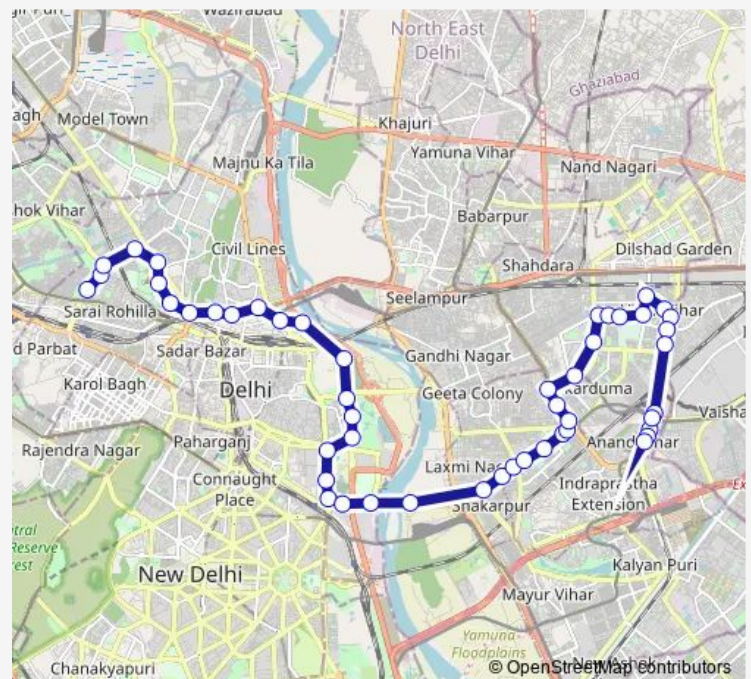

Express Building-Dc2809

Ito

ITO Agcr

Route schedule

Gulabi Bagh DDA Flats — Isbt Anand Vihar

Monday 08:20-20:40

Tuesday 08:20-20:40

Wednesday 08:20-20:40

Thursday 08:20-20:40

Friday 08:20-20:40

Saturday 08:20-20:40

Sunday 08:20-20:40

Route info

Direction: Gulabi Bagh DDA Flats

Stops: 49

Trip Duration: 1 hour 43 min

92down

BusMaps

Delhi Secretariat

Rainy Well

Laxmi Nagar Metro Station

Shakarpur

Shakarpur Crossing

Nirman Vihar Metro Station