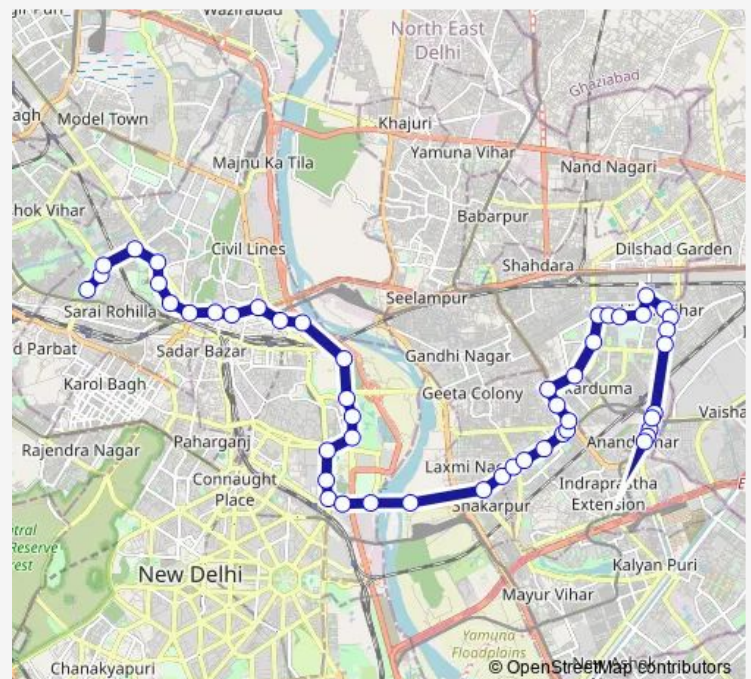

Express Building-Dc2809

Ito

ITO AGCR

Route schedule

Gulabi Bagh DDA Flats — Isbt Anand Vihar

Monday 08:20-20:40

Tuesday 08:20-20:40

Wednesday 08:20-20:40

Thursday 08:20-20:40

Friday 08:20-20:40

Saturday 08:20-20:40

Sunday 08:20-20:40

Route info

Direction: Gulabi Bagh DDA Flats

Stops: 49

Trip Duration: 1 hour 43 min

92down

BusMaps

Delhi Secretariat

Rainy Well

Laxmi Nagar Metro Station

Shakarpur

Shakarpur Crossing

Nirman Vihar Metro Station