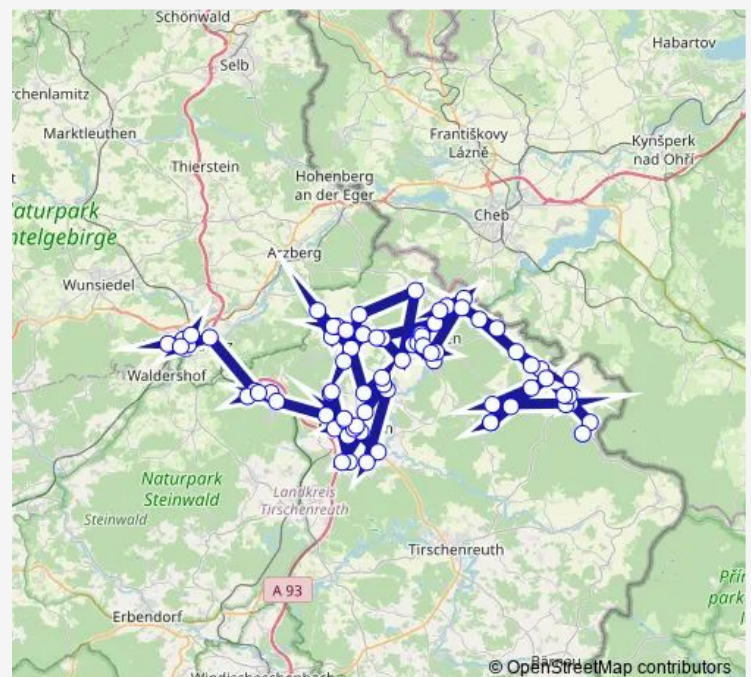

Friday 11:17-17:17

Saturday 11:02

Sunday —

Route info

Direction: Marktredwitz, Bahnhof

Stops: 75

Trip Duration: 0 hour 55 min

Mitterteich, Oberer Markt