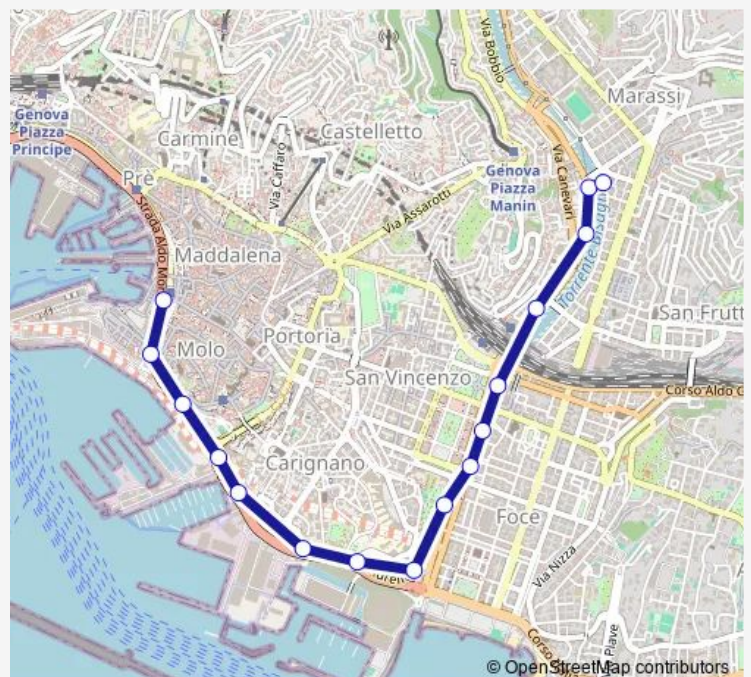

Brigata Bisagno 2/Buenos Aires

Duca D'Aosta/Brignole Fs

Canevari/Sant'Agata Metro'

Moresco 1/Piazza Firpo

Moresco 2/Romagnosi

Galliera 1/Carloforte

Route schedule

Turati/Metro' SAN Giorgio — Galliera 1/Carloforte

Monday —

Tuesday —

Wednesday —

Thursday —

Friday 18:30-20:15

Saturday —

Sunday —

Route info

Direction: Turati/Metro' SAN Giorgio

Stops: 16

Trip Duration: 0 hour 15 min

■ cm — Servizio Stadio

BusMaps

cm Bus time schedules and route maps are available in an offline PDF at busmaps.com. Use the busmaps.com website to see live bus times, train schedule or subway schedule, and step-by-step directions for all public transit in Genoa