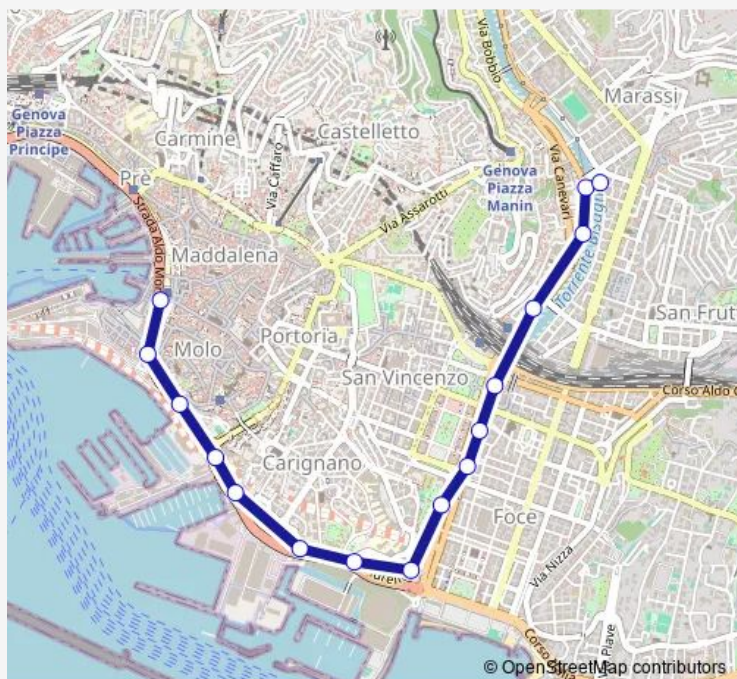

Brigata Bisagno 2/Buenos Aires

Duca D'Aosta/Brignole Fs

Canevari/Sant'Agata Metro'

Moresco 1/Piazza Firpo

Moresco 2/Romagnosi

Galliera 1/Carloforte

Route schedule

Turati/Metro' SAN Giorgio — Galliera 1/Carloforte

Monday	—
Tuesday	—
Wednesday	—
Thursday	—
Friday	18:30-20:15
Saturday	—
Sunday	10:55-12:20

Route info

Direction: Turati/Metro' SAN Giorgio

Stops: 16

Trip Duration: 0 hour 15 min

■ cm — Servizio Stadio

BusMaps