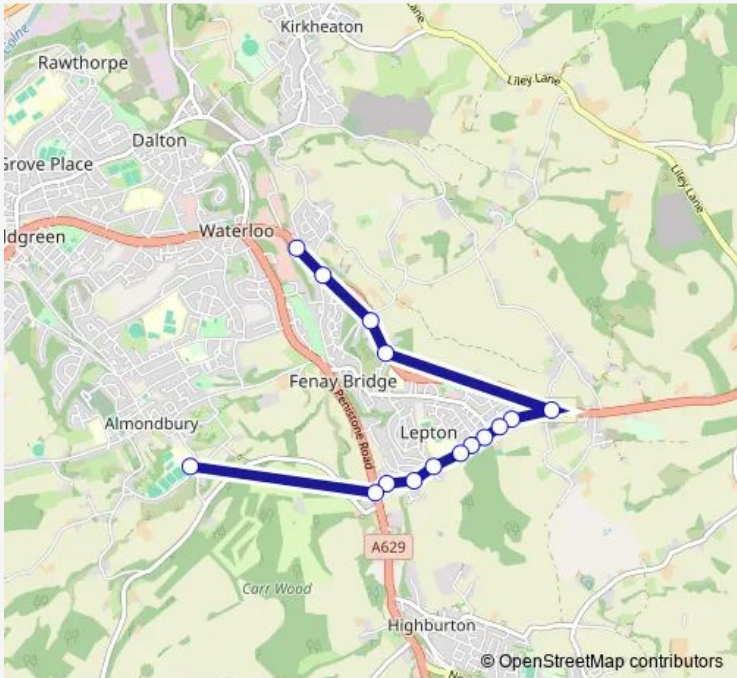

Bus K77 Cowmes - King James's School

[Go to website](#)

Direction
 Quarry Lane — King James High School Grounds
 15 stops
[Open route schedule](#)

- Quarry Lane
- Lascelles Hall Road
- Chimney Lane
- Oak Tree Road
- Rowley Lane Wakefield Rd
- Rowley Lane Highgate Ave
- Rowley Lane Sycamore Close
- Rowley Lane Highgate Ln
- Rowley Lane Woodlands Rd
- Rowley Lane School
- Rowley Lane Hermitage Park
- Rowley Lane Clough Park
- Rowley Lane Penistone Rd
- Rowley Lane
- King James High School Grounds

Route schedule
 Quarry Lane — King James High School Grounds

Monday	07:48
Tuesday	07:48
Wednesday	07:48
Thursday	07:48
Friday	07:48
Saturday	—
Sunday	—

Route info
 Direction: Quarry Lane
 Stops: 15
 Trip Duration: 0 hour 22 min

■ K77 — Cowmes - King James's School **BusMaps**

Direction

King James High School Grounds — Quarry Lane

14 stops

[Open route schedule](#)

King James High School Grounds

Rowley Ln Woodsome Drive

Rowley Lane Clough Park

Thursday 15:00

Friday 15:00

Saturday —

Sunday —

Route info

Direction: King James High School Grounds

Stops: 14

Trip Duration: 0 hour 15 min