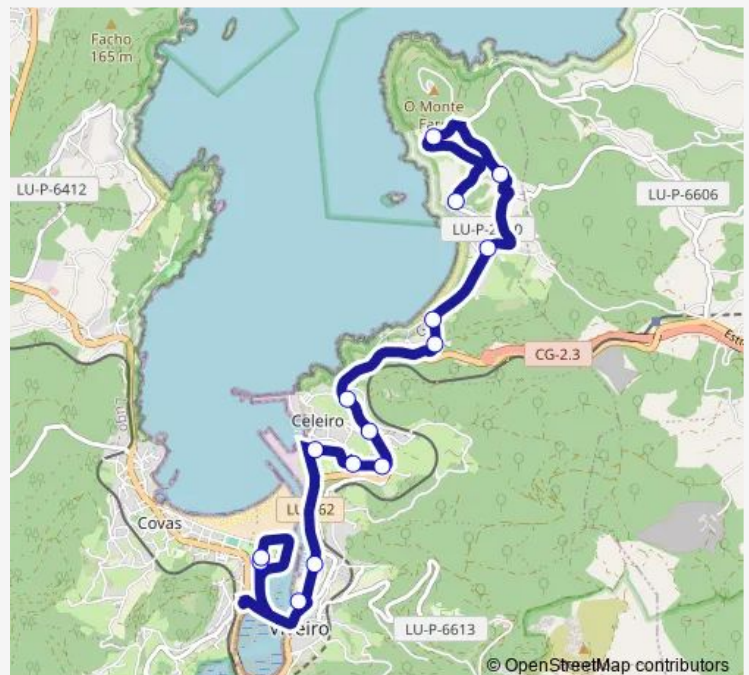

Piscina

Lodeiro

IES Vilar Ponte

IES María Sarmiento

Viveiro E.A.

Route schedule

Pedriña-Area — Viveiro E.A.

Monday 07:50-15:30

Tuesday 07:50

Wednesday 07:50

Thursday 07:50

Friday 07:50

Saturday —

Sunday —

Route info

Direction: Pedriña-Area

Stops: 15

Trip Duration: 0 hour 30 min

XG618060 — Pedriña-Area-Viveiro E.A.

XG618060 Bus time schedules and route maps are available in an offline PDF at busmaps.com. Use the busmaps.com website to see live bus times, train schedule or subway schedule, and step-by-step directions for all public transit in Viveiro