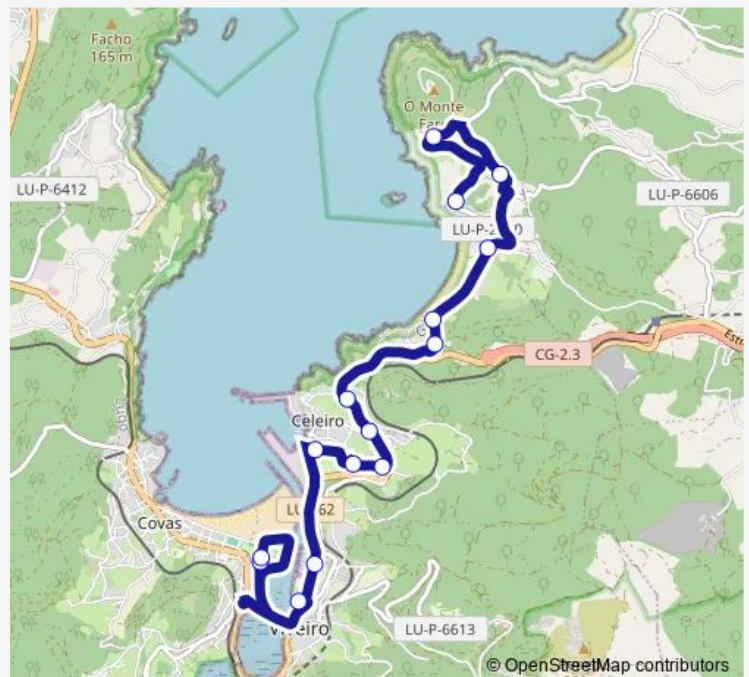

Piscina

Lodeiro

IES Vilar Ponte

IES María Sarmiento

Viveiro E.A.

Route schedule

Pedriña-Area — Viveiro E.A.

Monday 07:50-15:30

Tuesday 07:50

Wednesday 07:50

Thursday 07:50

Friday 07:50

Saturday —

Sunday —

Route info

Direction: Pedriña-Area

Stops: 15

Trip Duration: 0 hour 30 min

Xg618060 — Pedriña-Area-Viveiro E.A.

Xg618060 Bus time schedules and route maps are available in an offline PDF at busmaps.com. Use the busmaps.com website to see live bus times, train schedule or subway schedule, and step-by-step directions for all public transit in Viveiro