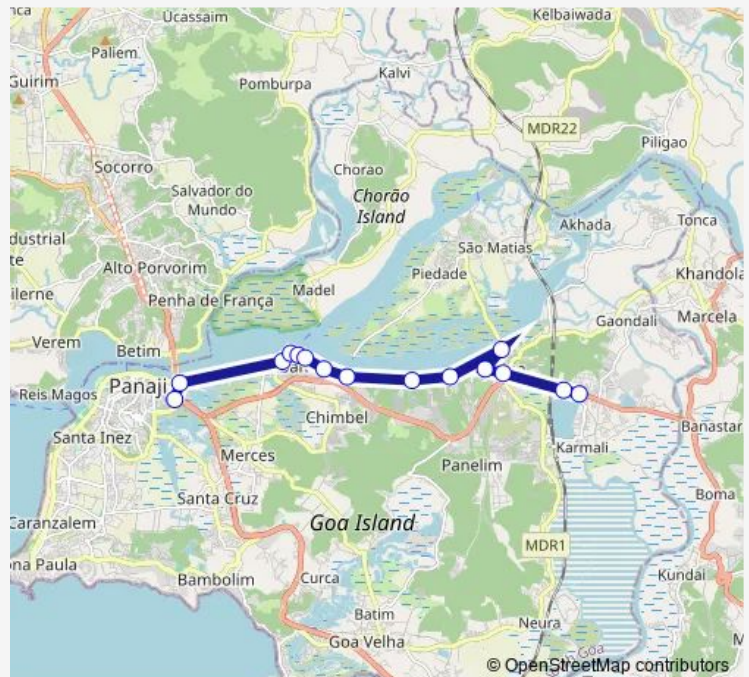

Bus PVT-Pni9 Carmali - Panaji Mkt

[Go to website](#)

Direction

Panaji KTC Bus Stand — Corlim Industrial Estate

15 stops

[Open route schedule](#)

Panaji KTC Bus Stand

Panjim Ferry

Ribandar Patto

Chodna Ferry

Ribandar Church

Ribandar Copel

Ribandar Police Sation

Divar Ferry

St. Pedro

Baingini

Diwar Ferry 2

Old Goa

Old Goa Gandhi Circle

Corlim Petrol Pump

Corlim Industrial Estate

Route schedule

Panaji KTC Bus Stand — Corlim Industrial Estate

Monday 07:45-19:45

Tuesday 07:45-19:45

Wednesday 07:45-19:45

Thursday 07:45-19:45

Friday 07:45-19:45

Saturday 07:45-19:45

Sunday 07:45-19:45

Route info

Direction: Panaji KTC Bus Stand

Stops: 15

Trip Duration: 0 hour 40 min

■ PVT-Pni9 — Carmali - Panaji Mkt