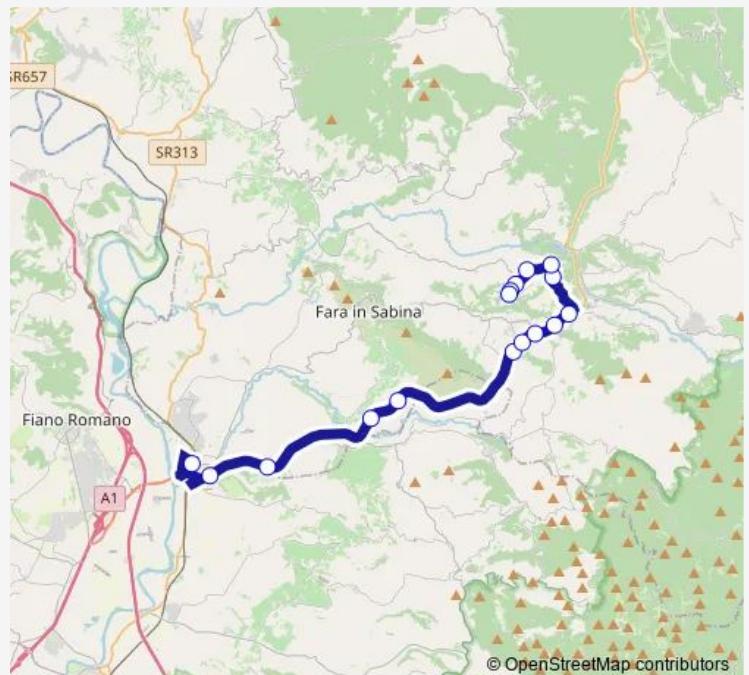

**Direction**

MONTELIBRETTI | Stazione FS # f9958 — POGGIO NATIVO | Piazzale Roma # f9851

16 stops

[Open route schedule](#)

- MONTELIBRETTI | Stazione FS # f9958
- Fara Sabina | Via Salaria (Passo Corese) # f1034
- Montelibretti | Borgo Santa Maria # f1036
- Fara Sabina | Via Salaria Via Crescenzi # f1040
- Fara Sabina | Campo Maggiore # f1041
- Poggio Nativo | Via Salaria Via Archipiglione # f1047
- Poggio Nativo | Via Salaria (Km 51) # f1048
- Poggio Nativo | Via Salaria Via Scalette # f1049
- Scandriglia | Massacci # f1050
- POGGIO MOIANO | Via Salaria Vecchia Via Ulivi # f9880
- FRASSO | Casali # f9846
- FRASSO | Immaginetta # f9847
- POGGIO NATIVO | Viale Roma Via Mirtense # f9848
- POGGIO NATIVO | Viale Roma, 49 # f9849
- POGGIO NATIVO | Viale Roma (Scuole) # f9850
- POGGIO NATIVO | Piazzale Roma # f9851

Route schedule

MONTELIBRETTI | Stazione FS # f9958 — POGGIO NATIVO | Piazzale Roma # f9851

Monday	06:30
Tuesday	06:30
Wednesday	06:30
Thursday	06:30
Friday	06:30
Saturday	—
Sunday	—

Route info

Direction: MONTELIBRETTI | Stazione FS # f9958

Stops: 16

Trip Duration: 0 hour 36 min

Bus time schedules and route maps are available in an offline PDF at [busmaps.com](https://busmaps.com). Use the [busmaps.com](https://busmaps.com) website to see live bus times, train schedule or subway schedule, and step-by-step directions for all public transit in Poggio Nativo

The schedule is provided in the local timezone. Times with "(+1)" indicate departures on the next day.

PDF file created on 2025-01-16

2024 BusMaps.com - All Rights Reserved