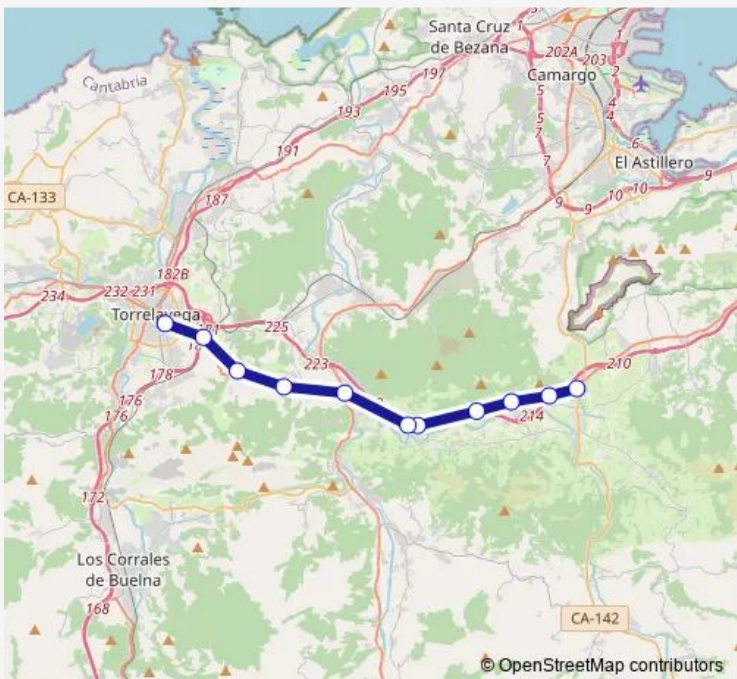

Direction
 Saron — Torrelavega

11 stops

[Open route schedule](#)

- Saron
- La Encina
- La Penilla (Sta. Maria Cayon)
- La Cueva
- Pomaluengo
- Socobio (Castañeda)
- Vargas
- Las Presillas
- La Montaña
- Sierrapando
- Torrelavega

Route schedule
 Saron — Torrelavega

Monday	07:00-08:20
Tuesday	07:00-08:20
Wednesday	07:00-08:20
Thursday	07:00-08:20
Friday	07:00-08:20
Saturday	—
Sunday	—

Route info

Direction: Saron

Stops: 11

Trip Duration: 0 hour 35 min

ALSA - Sar-Tvga Bus time schedules and route maps are available in an offline PDF at busmaps.com. Use the busmaps.com website to see live bus times, train schedule or subway schedule, and step-by-step directions for all public transit in Puente Viesgo