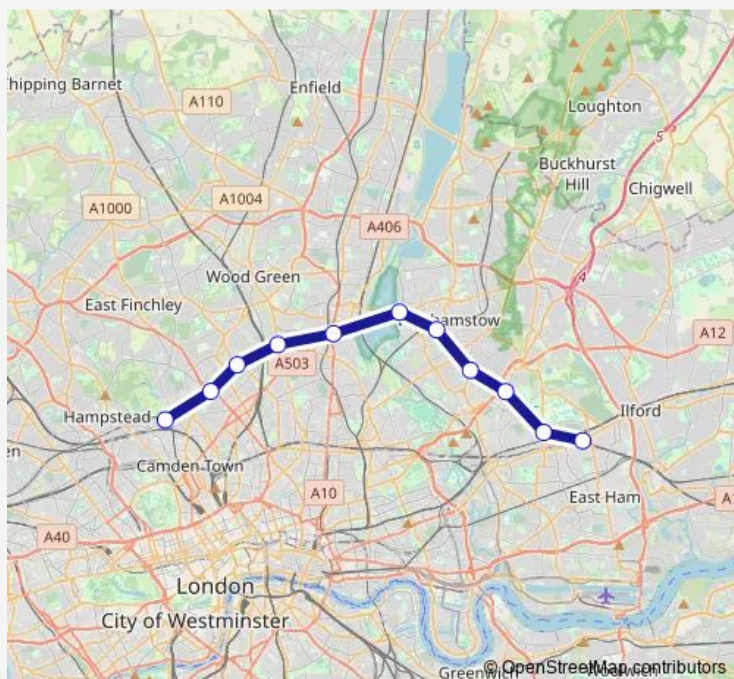

Rail Suffragette Woodgrange Park - Gospel Oak

[Go to website](#)

**Direction**

Gospel Oak — Woodgrange Park

11 stops

[Open route schedule](#)

- Gospel Oak
- Upper Holloway
- Crouch Hill
- Harringay Green Lanes
- South Tottenham
- Blackhorse Road
- Walthamstow Queens Road
- Leyton Midland Road
- Leytonstone High Road
- Wanstead Park
- Woodgrange Park

Route schedule

Gospel Oak — Woodgrange Park

|           |             |
|-----------|-------------|
| Monday    | —           |
| Tuesday   | —           |
| Wednesday | —           |
| Thursday  | —           |
| Friday    | —           |
| Saturday  | —           |
| Sunday    | 08:54-13:54 |

Route info

Direction: Gospel Oak

Stops: 11

Trip Duration: 0 hour 29 min

Suffragette — Woodgrange Park - Gospel Oak

**Direction**

Woodgrange Park — Gospel Oak

11 stops

## Route info

Direction: Woodgrange Park

Stops: 11

Trip Duration: 0 hour 32 min

Suffragette Rail time schedules and route maps are available in an offline PDF at [busmaps.com](#). Use the [busmaps.com](#) website to see live bus times, train schedule or subway schedule, and step-by-step directions for all public transit in London