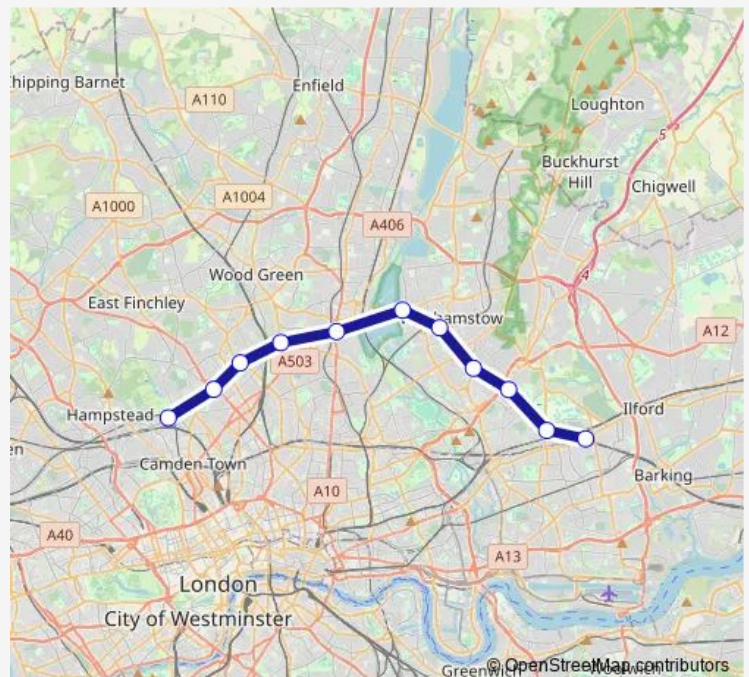

Rail Suffragette Woodgrange Park - Gospel Oak

[Go to website](#)

Direction

Gospel Oak — Woodgrange Park

11 stops

[Open route schedule](#)

- Gospel Oak
- Upper Holloway
- Crouch Hill
- Harringay Green Lanes
- South Tottenham
- Blackhorse Road
- Walthamstow Queens Road
- Leyton Midland Road
- Leytonstone High Road
- Wanstead Park
- Woodgrange Park

Route schedule

Gospel Oak — Woodgrange Park

| | |
|-----------|-------------|
| Monday | — |
| Tuesday | — |
| Wednesday | — |
| Thursday | — |
| Friday | — |
| Saturday | — |
| Sunday | 08:54-13:54 |

Route info

Direction: Gospel Oak

Stops: 11

Trip Duration: 0 hour 29 min

■ Suffragette — Gospel Oak - Woodgrange Park

Direction

Woodgrange Park — Gospel Oak

11 stops

[Open route schedule](#)

—

Sunday

08:57-14:33

Route info

Direction: Woodgrange Park

Stops: 11

Trip Duration: 0 hour 32 min

Suffragette Rail time schedules and route maps are available in an offline PDF at busmaps.com. Use the busmaps.com website to see live bus times, train schedule or subway schedule, and step-by-step directions for all public transit in London