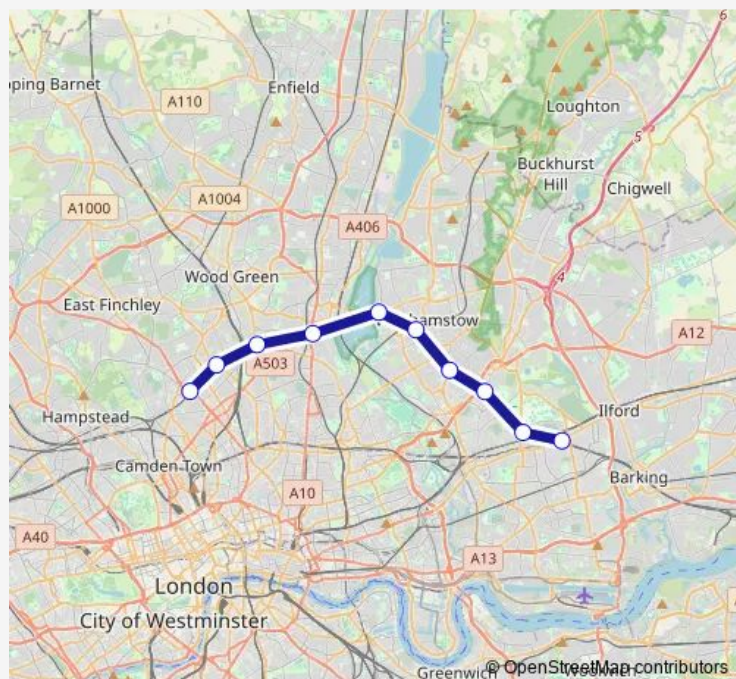

### Direction

Upper Holloway — Woodgrange Park

10 stops

[Open route schedule](#)

Upper Holloway

Crouch Hill

Harringay Green Lanes

South Tottenham

### Route schedule

Upper Holloway — Woodgrange Park

Monday —

Tuesday —

Wednesday —

Thursday —

Friday —

Saturday —

### Route info

Direction: Upper Holloway

Stops: 10

Trip Duration: 0 hour 25 min

■ Suffragette — Upper Holloway - Woodgrange Park

Suffragette Rail time schedules and route maps are available in an offline PDF at [busmaps.com](https://busmaps.com). Use the [busmaps.com](https://busmaps.com) website to see live bus times, train schedule or subway schedule, and step-by-step directions for all public transit in London