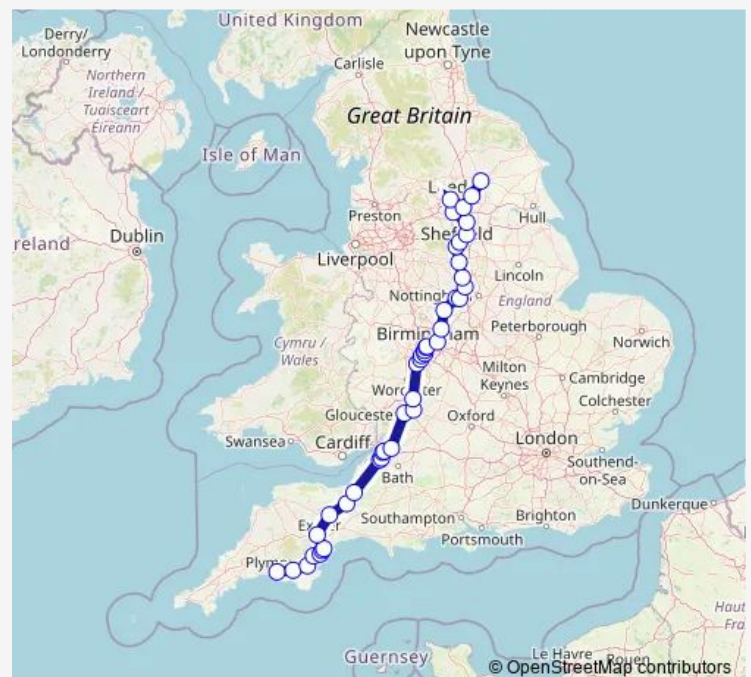

—

Sunday

14:27

Route info

Direction: Plymouth

Stops: 47

Trip Duration: 7 hour 3 min

■ Xc:Ply->Yrk — XC train service from PLY to Yrk

Totnes

Newton Abbot

Teignmouth

Dawlish

Dawlish Warren

Exeter St Davids

Tiverton Parkway

Taunton

Direction: Plymouth

Stops: 44

Trip Duration: 7 hour 3 min

Birmingham New Street

Water Orton

Tamworth

Burton-on-Trent

Derby

43 stops

[Open route schedule](#)

Plymouth

Ivybridge

Totnes

Newton Abbot

Teignmouth

Dawlish