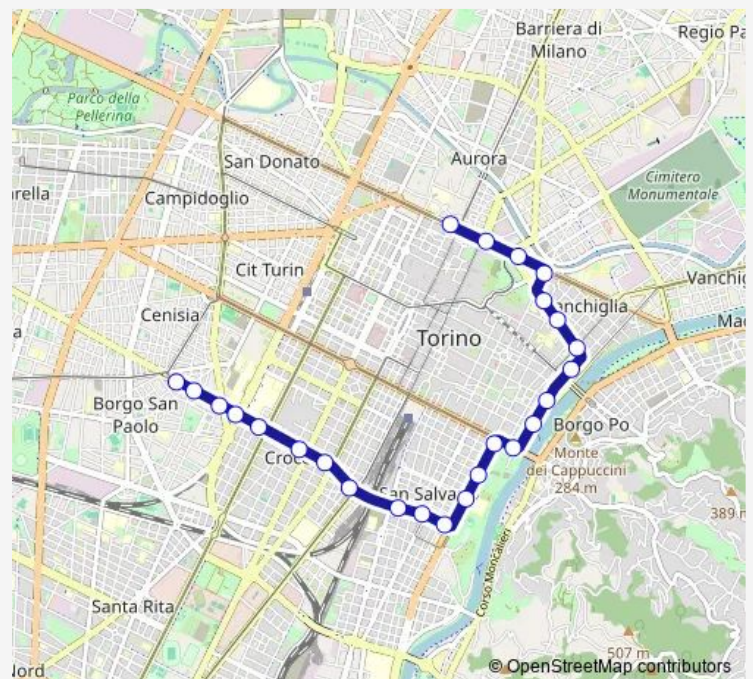

Tuesday 04:48-24:00

Wednesday 04:48-24:00

Thursday 04:48-24:00

Friday 04:48-24:00

Saturday 04:48-24:00

Sunday 05:12-24:00

Route info

Direction: Fermata 620 - Sabotino Cap

Stops: 25

Trip Duration: 0 hour 34 min

Fermata 638 - Mole Antonelliana

Fermata 640 - Regina Margherita

Fermata 206 - Giardini Reali

Fermata 204 - XI Febbraio

Fermata 202 - Porta Palazzo Ovest

Direction

Fermata 192 - Livorno

Fermata 190 - Avellino

Fermata 188 - Tassoni

Fermata 3010 - Martinetto

Fermata 3012 - Ospedale Maria Vittoria

Fermata 457 - Fabrizi

Fermata 644 - Bernini

Fermata 646 - Adriano

Route info

Direction: Fermata 202 - Porta Palazzo Ovest

Stops: 15

Trip Duration: 0 hour 22 min

16 CS Tram time schedules and route maps are available in an offline PDF at busmaps.com. Use the busmaps.com website to see live bus times, train schedule or subway schedule, and step-by-step directions for all public transit in Turin