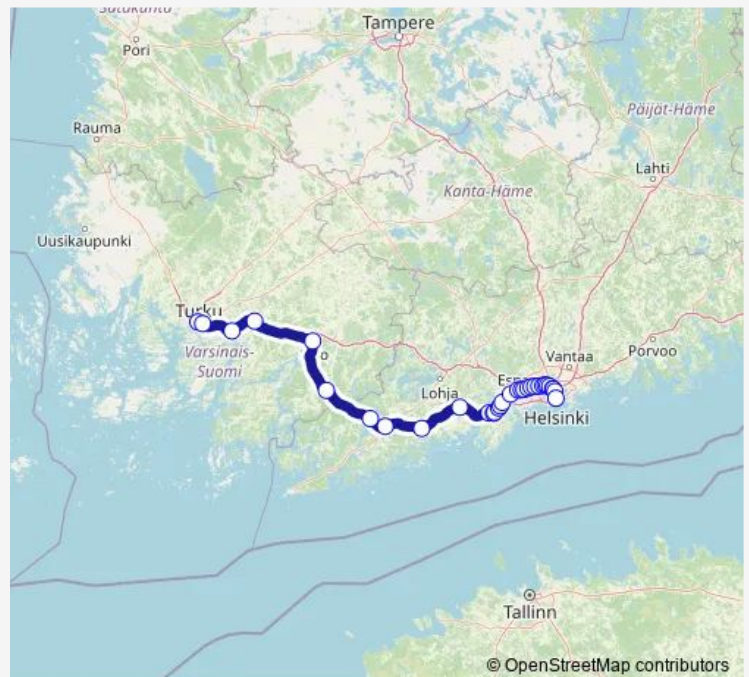

Long Distance Trains IC 956 Turku - Helsinki

[Go to website](#)

Direction

undefined — undefined

0 stops

[Open route schedule](#)

Route schedule

undefined — undefined

Monday	12:34
Tuesday	12:34
Wednesday	12:34
Thursday	12:34
Friday	12:34
Saturday	—
Sunday	12:34

Route info

Direction:

Stops: 0

Trip Duration: — min

■ IC 956 — Turku - Helsinki

Direction

Turku — Helsinki

32 stops

[Open route schedule](#)

Turku

Kupittaa

Piikkiö

Paimio

Salo

Ervellä

Thursday —

Friday 12:34

Saturday —

Sunday 12:34

Route info

Direction: Turku

Stops: 32

Trip Duration: 2 hour 6 min