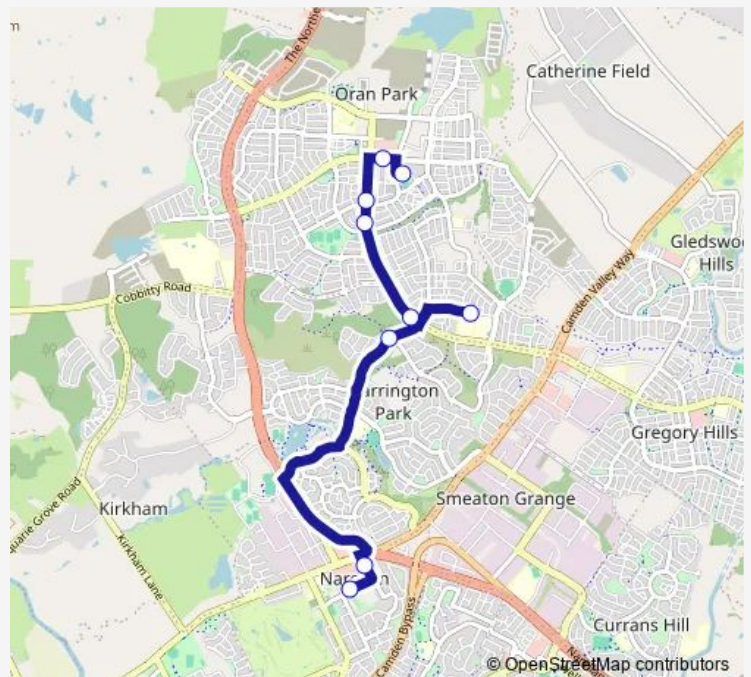

Narellan Town Centre, Somerset Av

Harrington Pkwy Opp Harrington Grove Country Club

St Benedicts And St Justins Schools, Hollows Dr

Oran Park Dr After Harrington Pkwy

Oran Park Dr After South Cct

Oran Park Dr After Central Av

Peter Brock Dr Opp Sefton St

Oran Park Anglican College, Shannon Way

Route schedule

Narellan Town Centre, Elyard St — Oran Park Anglican College, Shannon Way

Monday	07:28
Tuesday	07:28
Wednesday	07:28
Thursday	07:28
Friday	—
Saturday	—
Sunday	—

Route info

Direction: Narellan Town Centre, Elyard St

Stops: 9

Trip Duration: 0 hour 29 min

6012 — Tramway Dr to Oran Park Anglican College

6012 School Bus time schedules and route maps are available in an offline PDF at busmaps.com. Use the busmaps.com website to see live bus times, train schedule or subway schedule, and step-by-step directions for all public transit in Liverpool