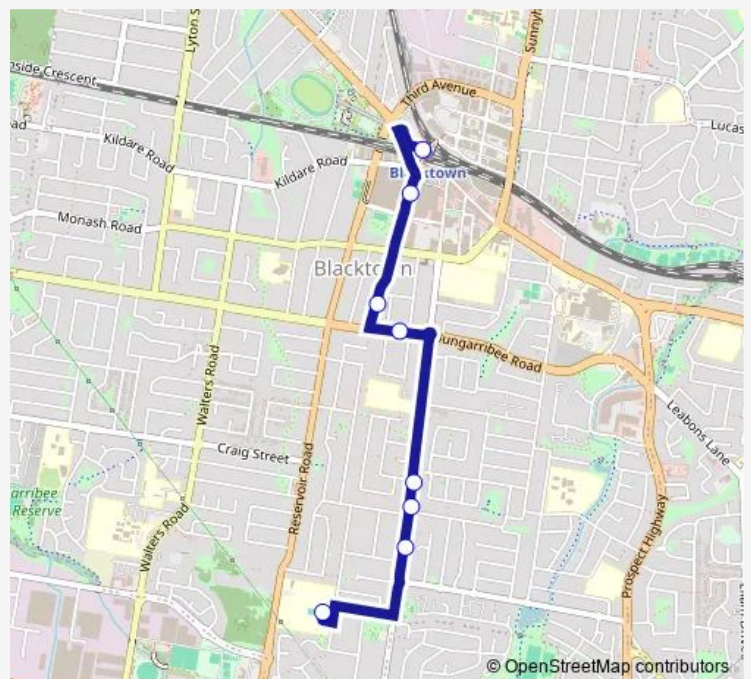

School Bus 6012 Blacktown Station to Nagle College

[Go to website](#)

Direction

Blacktown Interchange — St Michael's Primary School, Orwell St

8 stops

[Open route schedule](#)

Blacktown Interchange

Westpoint Bus Interchange, Stand 9

Patrick St After Bowral Rd

Bungarrabee Rd Before Swinson Rd

Flushcombe Rd Opp Valentine St

Flushcombe Rd At Stanley St

Flushcombe Rd After Stanley St

St Michael's Primary School, Orwell St

Route schedule

Blacktown Interchange — St Michael's Primary School, Orwell St

Monday	08:27
Tuesday	08:27
Wednesday	08:27
Thursday	08:27
Friday	08:27
Saturday	—
Sunday	—

Route info

Direction: Blacktown Interchange

Stops: 8

Trip Duration: 0 hour 12 min

6012 — Blacktown Station to Nagle College

The schedule is provided in the local timezone. Times with "(+1)" indicate departures on the next day.

PDF file created on 2025-01-16

2024 BusMaps.com - All Rights Reserved