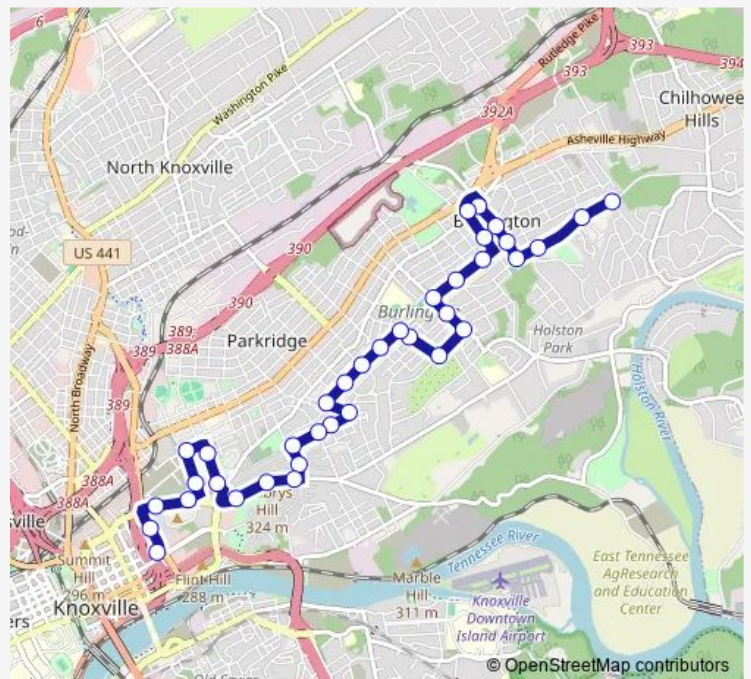

[Go to website](#)

**Direction**  
 Wedgewood at Skyline — Knoxville Station Hall of Fame  
 37 stops  
[Open route schedule](#)

- Wedgewood at Skyline
- Skyline Dr WB @ Ault St
- Skyline Dr WB @ Verbena St
- Skyline Dr WB @ Fern St
- Fern St NB @ Lilac Ave
- Fern St NB @ Catalpa Ave
- Fern St NB @ Mlk
- Kirkwood St. Superstop
- Oakland St SB @ Lansing Ave
- Lilac Ave WB @ Andes St
- Wilson Ave WB @ Beaman St
- Wilson Ave WB @ Castle St
- Castle St SB @ Lay Ave
- Castle at Wimpole
- Wimpole Ave WB @ Houston
- Houston St NB @ Selma Ave
- Houston St NB @ Wilson Ave
- Wilson Ave WB @ Harrison St
- Willson Ave WB @ Cherry St
- Willson Ave WB @ Chestnut St
- Wilson Ave WB @ Ben Hur Ave

### Route schedule

Wedgewood at Skyline — Knoxville Station Hall of Fame

Monday	05:39-22:39
Tuesday	05:39-22:39
Wednesday	05:39-22:39
Thursday	05:39-22:39
Friday	05:39-22:39
Saturday	06:53-22:39
Sunday	07:53-20:39

### Route info

Direction: Wedgewood at Skyline

Stops: 37

Trip Duration: 0 hour 31 min

■ 34 Burlington

Ben Hur Ave SB @ Ulster Ave

Bethel Ave WB before Sanders St.

Bethel Ave WB @ Mcconnell St

## Route info

Direction: Knoxville Station Bay D

Stops: 35

Trip Duration: 0 hour 24 min

Boyds Bridge Pike EB @ Brooks Ave

Mcdonald Rd EB @ Yellowstone Rd

Mcdonald Rd EB @ Beaman Lake Rd

Beaman Lake NB @ Golden Age Entrance