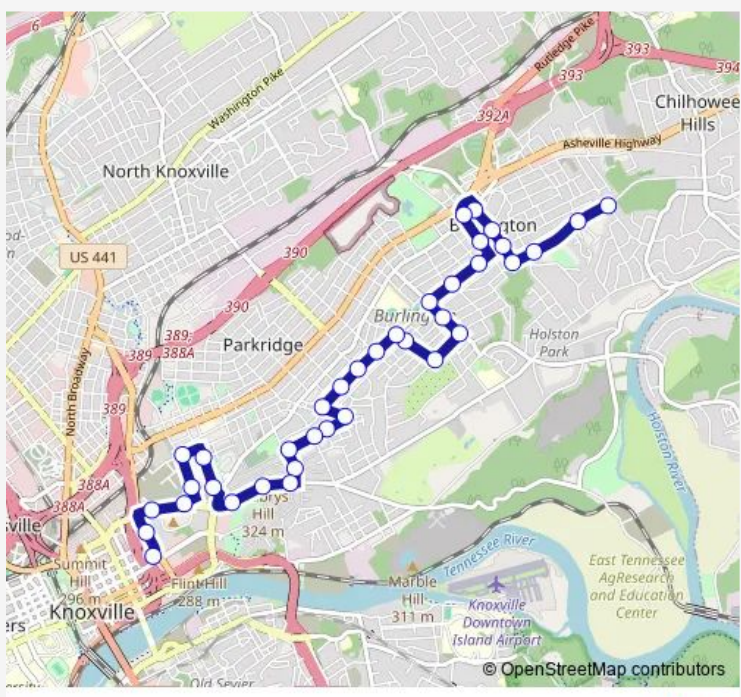

Bus 34 Burlington

[Go to website](#)

Direction
 Wedgewood at Skyline — Knoxville Station Hall of Fame
 37 stops
[Open route schedule](#)

- Wedgewood at Skyline
- Skyline Dr WB @ Ault St
- Skyline Dr WB @ Verbena St
- Skyline Dr WB @ Fern St
- Fern St NB @ Lilac Ave
- Fern St NB @ Catalpa Ave
- Fern St NB @ Mlk
- Kirkwood St. Superstop
- Oakland St SB @ Lansing Ave
- Lilac Ave WB @ Andes St
- Wilson Ave WB @ Beaman St
- Wilson Ave WB @ Castle St
- Castle St SB @ Lay Ave
- Castle at Wimpole
- Wimpole Ave WB @ Houston
- Houston St NB @ Selma Ave
- Houston St NB @ Wilson Ave
- Wilson Ave WB @ Harrison St
- Willson Ave WB @ Cherry St
- Willson Ave WB @ Chestnut St
- Wilson Ave WB @ Ben Hur Ave

Route schedule
 Wedgewood at Skyline — Knoxville Station Hall of Fame

Monday	05:39-22:39
Tuesday	05:39-22:39
Wednesday	05:39-22:39
Thursday	05:39-22:39
Friday	05:39-22:39
Saturday	06:53-22:39
Sunday	07:53-20:39

Route info
 Direction: Wedgewood at Skyline
 Stops: 37
 Trip Duration: 0 hour 31 min

34 Burlington BusMaps

Ben Hur Ave SB @ Ulster Ave

Bethel Ave WB before Sanders St.

Bethel Ave WB @ Mcconnell St

Bethel WB before Surrey

Wednesday 05:29-22:15

Thursday 05:29-22:15

Friday 05:29-22:15

Saturday 07:15-22:15

Sunday 08:15-20:15

Route info

Direction: Knoxville Station Bay D

Stops: 35