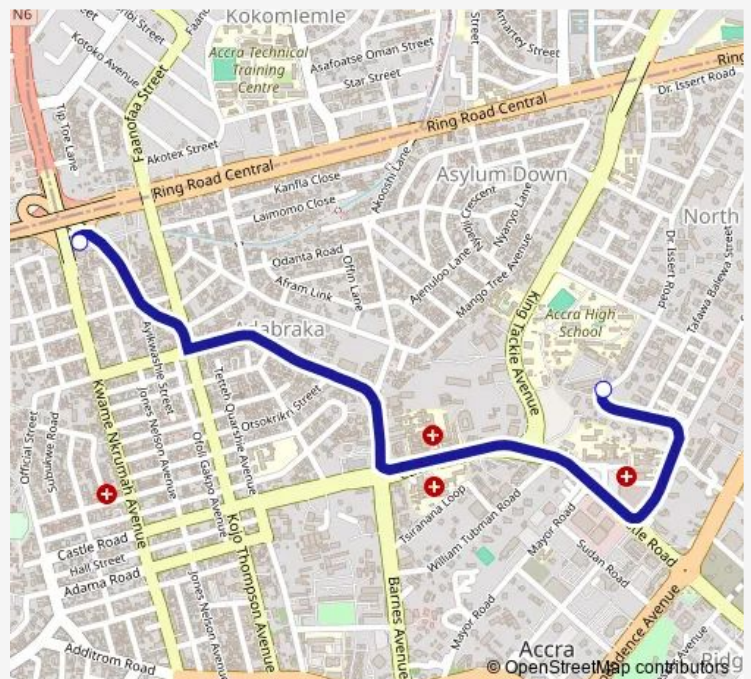

Bus 214B Waec to Circle Coporative Station

[Go to website](#)

Direction

Terminal Waec — Terminal Circle Coporative Station

2 stops

[Open route schedule](#)

Terminal Waec

Terminal Circle Coporative Station

Route schedule

Terminal Waec — Terminal Circle Coporative Station

Monday	12:32
Tuesday	12:32
Wednesday	12:32
Thursday	12:32
Friday	12:32
Saturday	12:32
Sunday	12:32

Route info

Direction: Terminal Waec

Stops: 2

Trip Duration: 0 hour 17 min

■ 214B — Waec to Circle Coporative Station

214B Bus time schedules and route maps are available in an offline PDF at busmaps.com. Use the busmaps.com website to see live bus times, train schedule or subway schedule, and step-by-step directions for all public transit in Accra