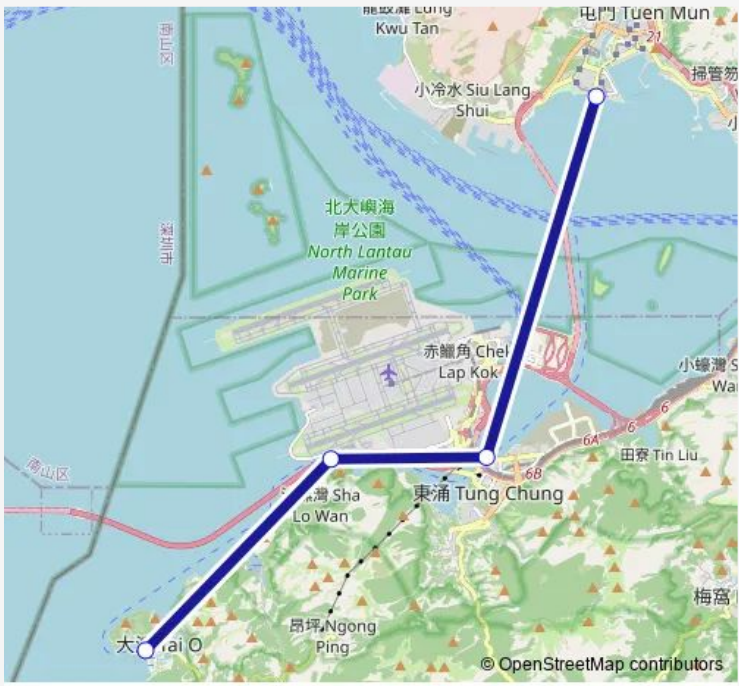

- Tuen Mun Ferry Pier (Berth D) (outside Pierhead Garden)
- Eastern berth of Tung Chung Development Pier
- Sha Lo Wan Pier, Lantau Island
- Tai O Promenade Landing Steps, Tai O Promenade, Lantau Island

Route schedule
 Tuen Mun Ferry Pier (Berth D) (outside Pierhead Garden)
 — Tai O Promenade Landing Steps, Tai O Promenade,
 Lantau Island

Monday	09:00-17:00
Tuesday	09:00-17:00
Wednesday	09:00-17:00
Thursday	09:00-17:00
Friday	09:00-17:00
Saturday	09:00-17:00
Sunday	08:30-17:00

Route info

Direction: Tuen Mun Ferry Pier (Berth D) (outside Pierhead Garden)

Stops: 4

Trip Duration: 0 hour 53 min

Direction

Tai O Promenade Landing Steps, Tai O Promenade, Lantau Island — Tuen Mun Ferry Pier (Berth D) (outside Pierhead Garden)

4 stops

[Open route schedule](#)

Tai O Promenade Landing Steps, Tai O Promenade, Lantau Island

Sha Lo Wan Pier, Lantau Island

Eastern berth of Tung Chung Development Pier

Tuen Mun Ferry Pier (Berth D) (outside Pierhead Garden)