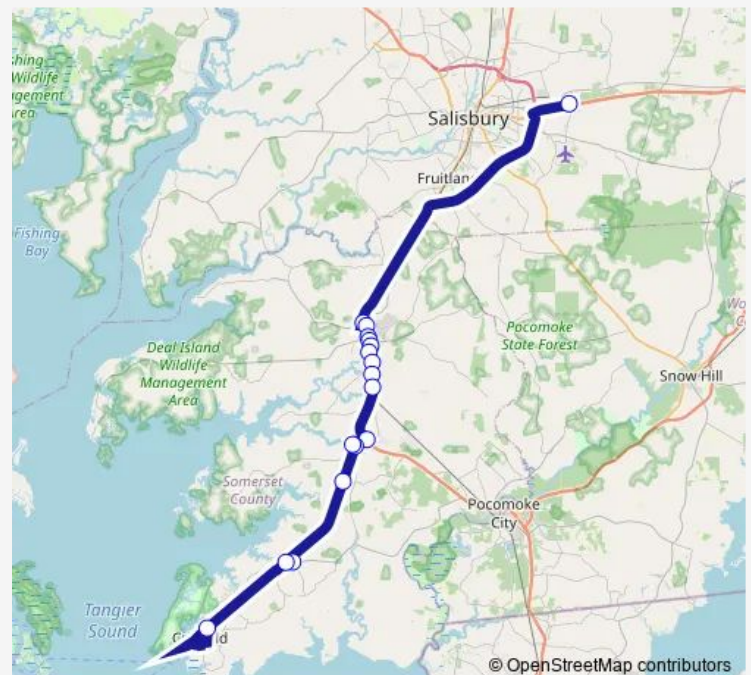

Bus 705S Princess Anne - Crisfield

[Go to website](#)

Direction

Shore Transit Bus Terminal — Mcdonalds - Crisfield

17 stops

[Open route schedule](#)

Shore Transit Bus Terminal

Princess Anne Transfer Point

Wilson Landing - South

Westover Park and Ride

Dash In - South

Sign Post Road

Somerset County Health Department

Marion Sarah Peyton School

Marion Fire Department - South

Mcdonalds - Crisfield

Route schedule

Shore Transit Bus Terminal — Mcdonalds - Crisfield

Monday 05:45-17:05

Tuesday 05:45-17:05

Wednesday 05:45-17:05

Thursday 05:45-17:05

Friday 05:45-17:05

Saturday 06:40-17:05

Sunday —

Route info

Direction: Shore Transit Bus Terminal

Stops: 17

Trip Duration: 1 hour 14 min

705S — Princess Anne - Crisfield

705S Bus time schedules and route maps are available in an offline PDF at busmaps.com. Use the busmaps.com website to see live bus times, train schedule or subway schedule, and step-by-step directions for all public transit in Princess Anne